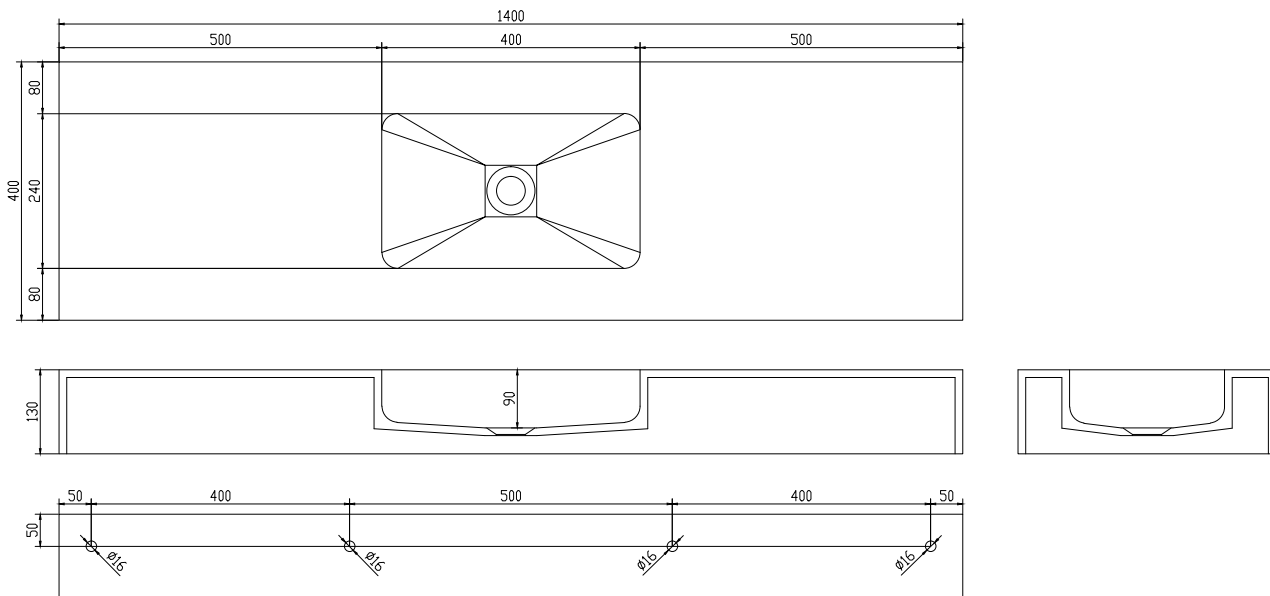

Copenhagen Bath
Roskildevej 394
DK-2610 Rødovre
VAT no.: DK32648622
Phone: 02476468850
contact@copenhagenbath.co.uk
www.copenhagenbath.co.uk

Furesø 140 basin

SKU: 40010180

Colour:	Matte white
Size H/L/D:	13cm / 140cm / 40cm
Weight:	25.36kg net

Furesø 140 basin details:

Furesø 140 wash basin with sharp corners and edges on the outside and rounded corners and edges on the inside which makes it very easy to maintain. The wash basin is made of 100% Acovi solid surface. Can be ordered in different sizes.