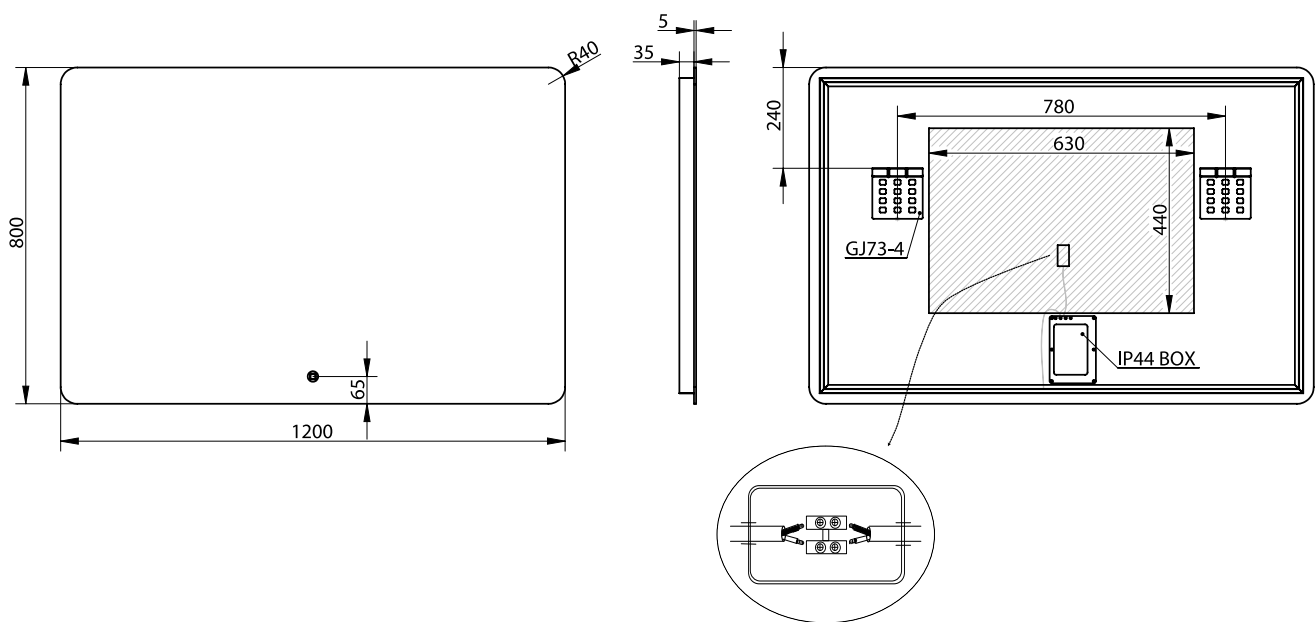

## Orø 120 mirror

SKU: 30020229

**Colour:**

Glass

**Size H/L/D:**

80cm / 120cm / 3.7cm

**Weight:**

11.2kg net

**Orø 120 mirror details:**

Frameless mirror with aluminium cabinet. Adjustable colour from Kelvin 3200-6000 LED light. Heated anti-mist mirror technology that reduce the formation of steam on the glass.

IP: IP44

LED life: 30.000 hours

Kelvin: 3200-6000 (warm to cold light)

Lumen: 20.475

CRI: 80

Watt: 65

Volt: 220-240V AC 50Hz

Format: Horizontal