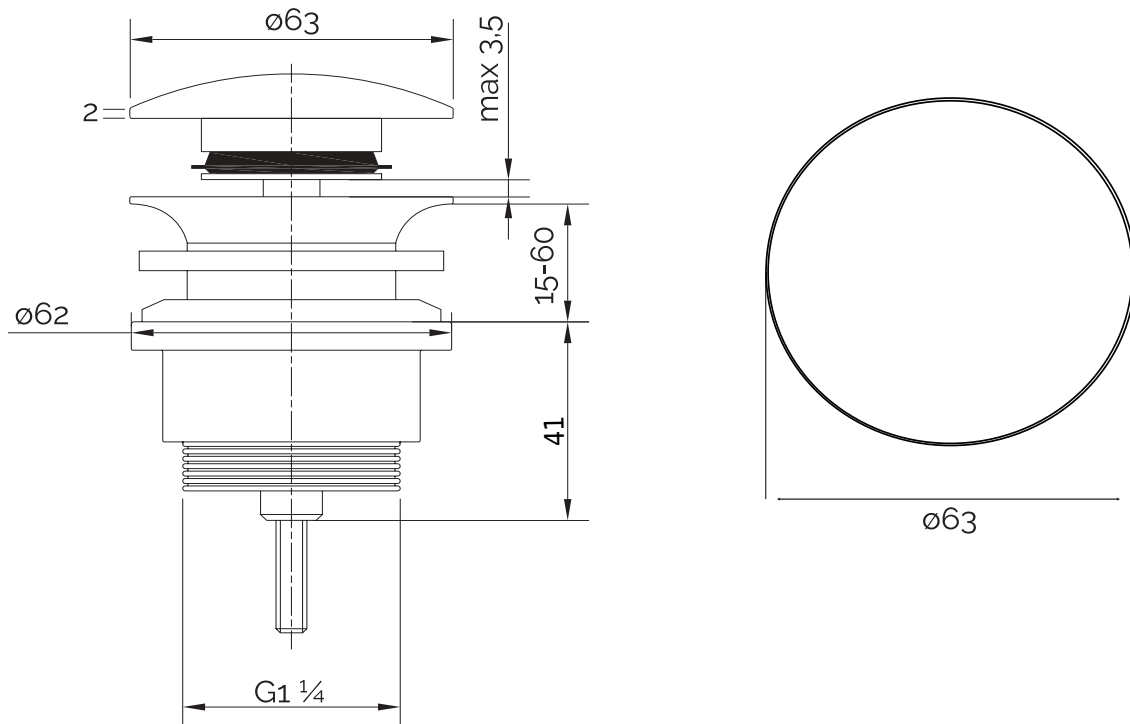

Copenhagen Bath
Roskildevej 394
DK-2610 Rødovre
VAT no.: DK32648622
Phone: 02476468850
contact@copenhagenbath.co.uk
www.copenhagenbath.co.uk

Waste Push-open Acovi, round

SKU: 40040030

Colour: Matte white
Size H/L/D: 7cm / 6.5cm / 6.5cm
Weight: 0.3kg net

Waste Push-open Acovi, round details: