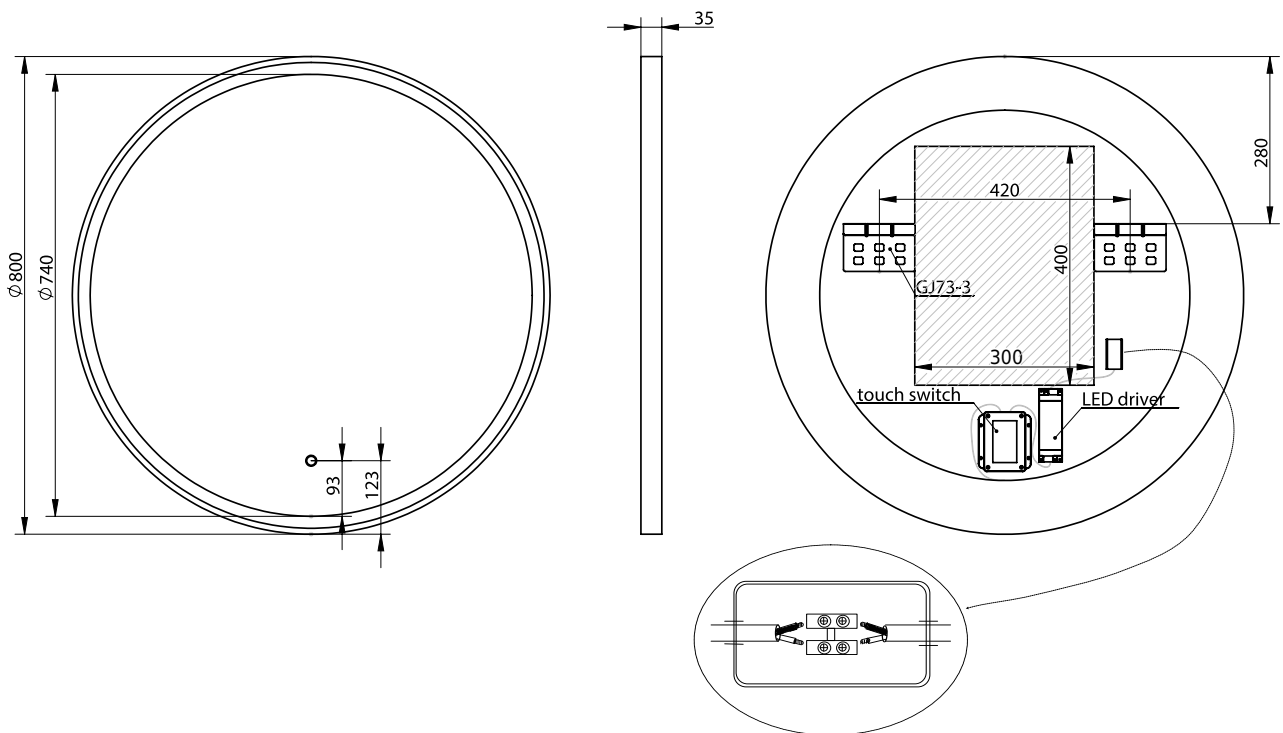

Fanø ø80 mirror

SKU: 30020232

Colour:	Matte white/glass
Size H/L/D:	80cm / 80cm / 3.5cm
Weight:	10.1kg net

Fanø ø80 mirror details:

Mirror with white frame, LED and touch. Can be mounted horizontal or vertical. The integrated demister pad heats the mirror to a few degrees above room temperature within 2-3 minutes to reduce the mist on the mirror. The colour temperature is 6000 Kelvin and the color rendering index (CRI) is between 80-85.