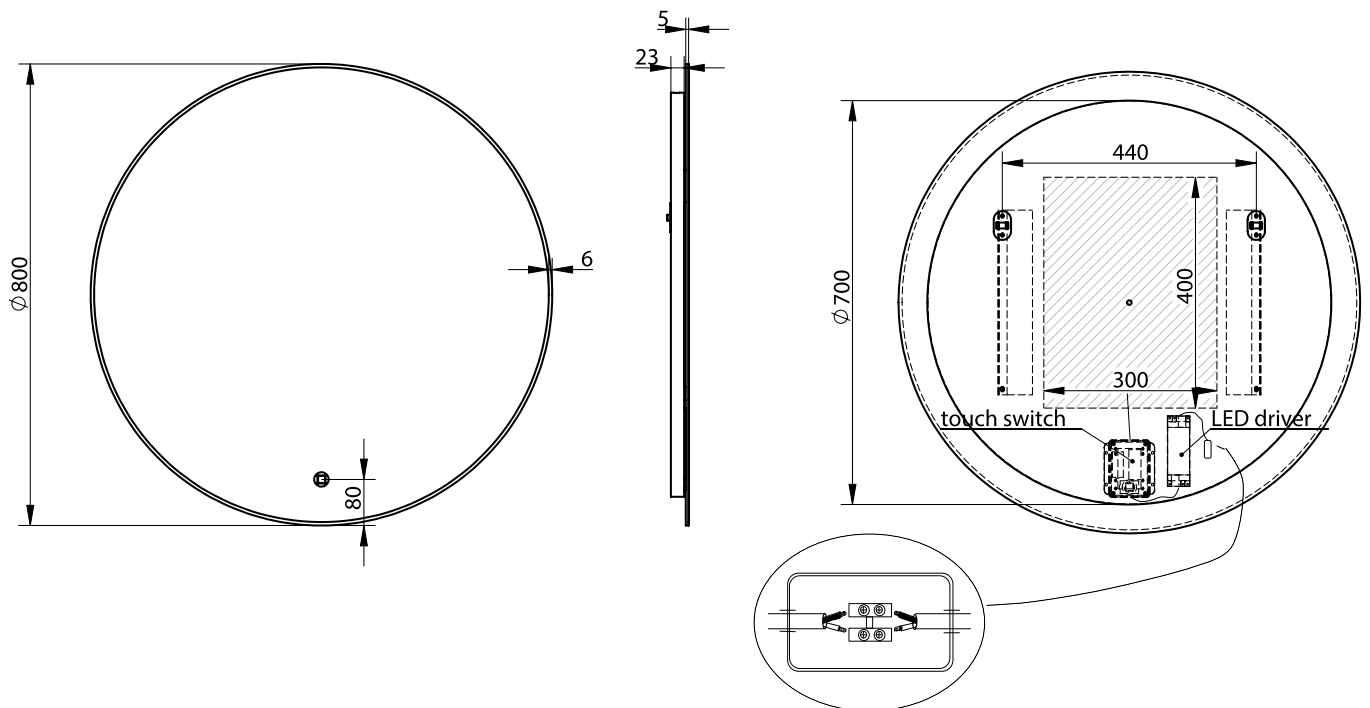

Orø ø80 mirror

SKU: 30020234

Colour:

Glass

Size H/L/D:

80cm / 80cm / 3.7cm

Weight:

7.4kg net

Orø ø80 mirror details:

Frameless mirror with aluminium cabinet. Adjustable colour from Kelvin 3200-6000 LED light. Heated anti-mist mirror technology that prevents steam build-up on the glass.