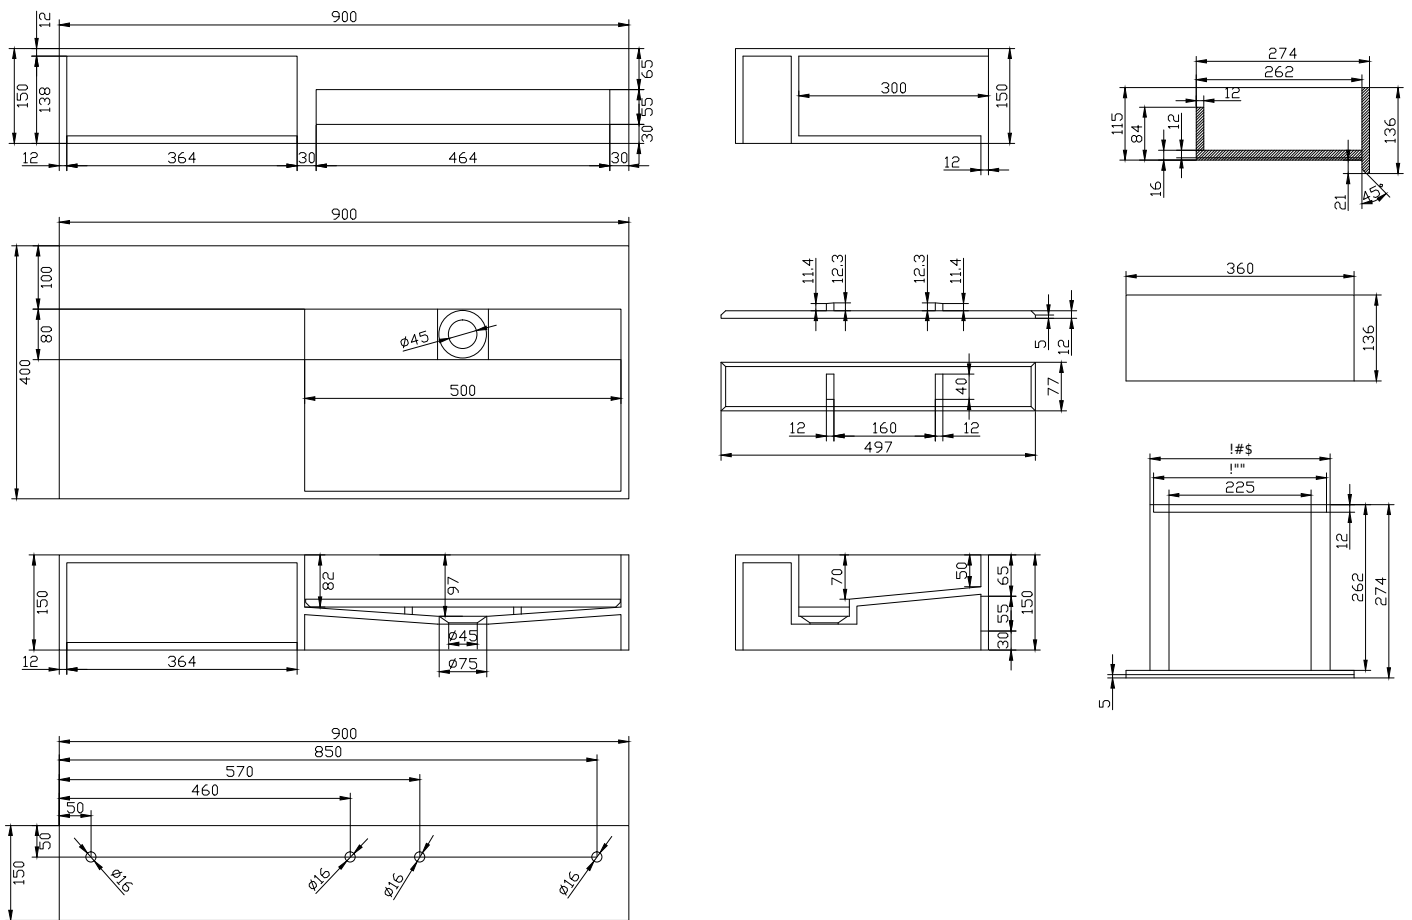

Sandfjord 90 right basin

SKU: 40010187

Colour: Matte white
Size H/L/D: 15cm / 90cm / 40cm
Weight: 28kg net

Sandfjord 90 right basin details:

Complete bathroom furniture set in solid Acovi composite, with integrated waste cover. Wash basin with a Blum Soft-closing drawer. The wash basin is made in solid Acovi composite. It is possible to deliver this wash basin made-to-measure.