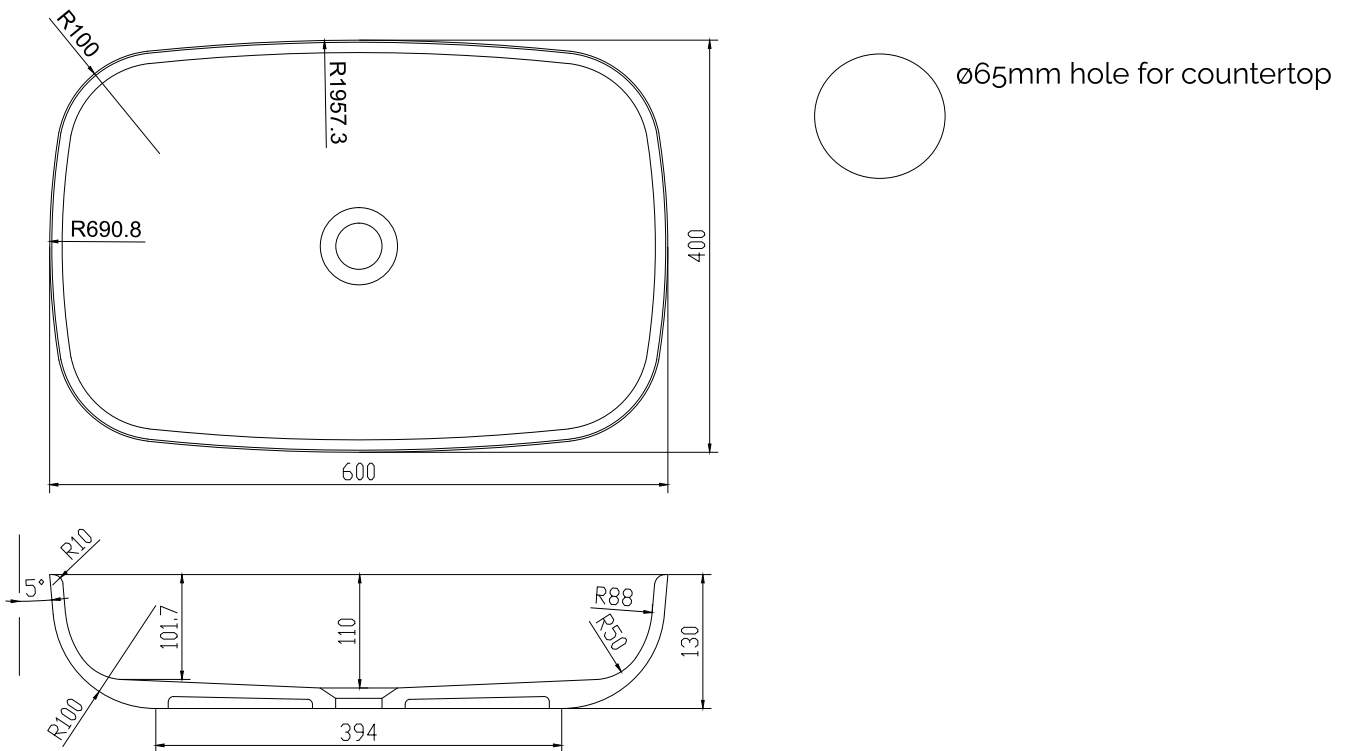

Hornbæk 60 basin

SKU: 40010188

| | |
|--------------------|--------------------|
| Colour: | Matte white |
| Size H/L/D: | 13cm / 60cm / 40cm |
| Weight: | 10.5kg net |

Hornbæk 60 basin details:

Danish design from Copenhagen Bath. The Hornbæk basin series has a very smooth and elegant look with its soft and clean edges. The material is solid composite with a silk-like matte white surface. Hornbæk comes in several sizes and shapes, and also has a matching bathtub series.