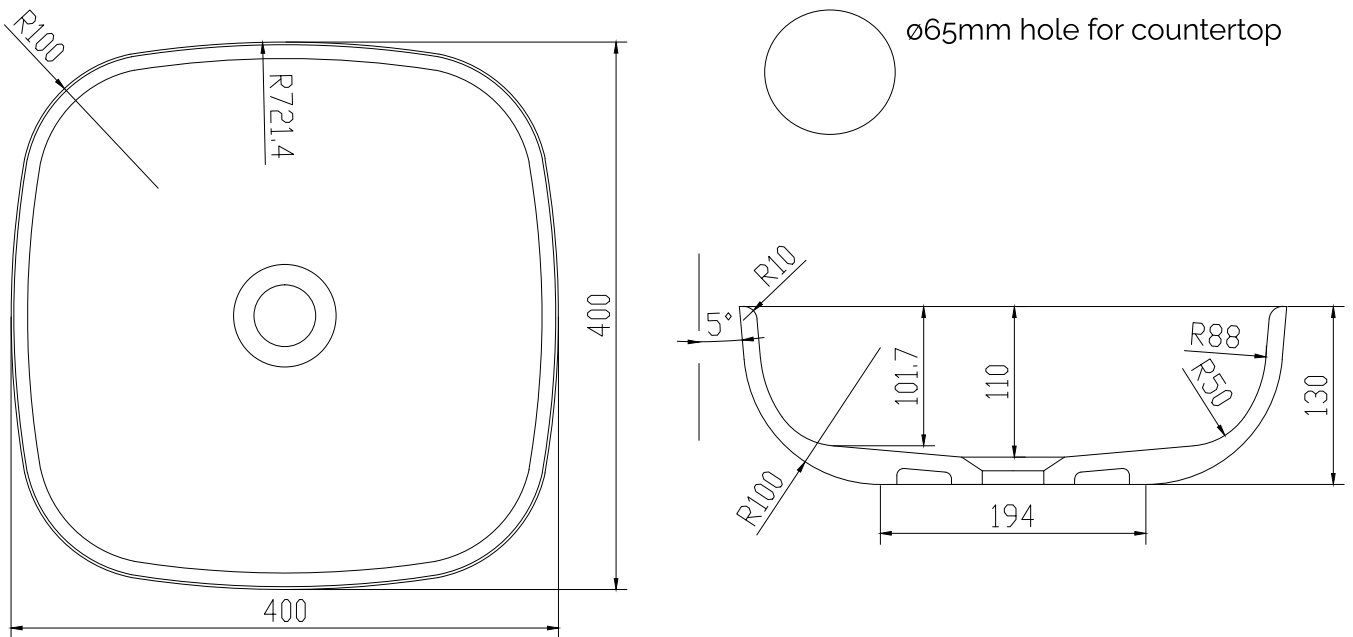

Hornbæk 40 basin

SKU: 40010189

Colour:	Matte white
Size H/L/D:	13cm / 40cm / 40cm
Weight:	6.6kg net

Hornbæk 40 basin details:

Hornbæk wash basin is a Danish design by Copenhagen Bath. The basin is available in four variants, comes in matte white Acovi composite and can be ordered in other colors. The wash basin is designed in soft organic shapes. The waste can be ordered in brushed steel, chrome or matt white Acovi. Acovi is super easy to clean and maintain. For table mounting, a 65mm hole size is recommended in the countertop.