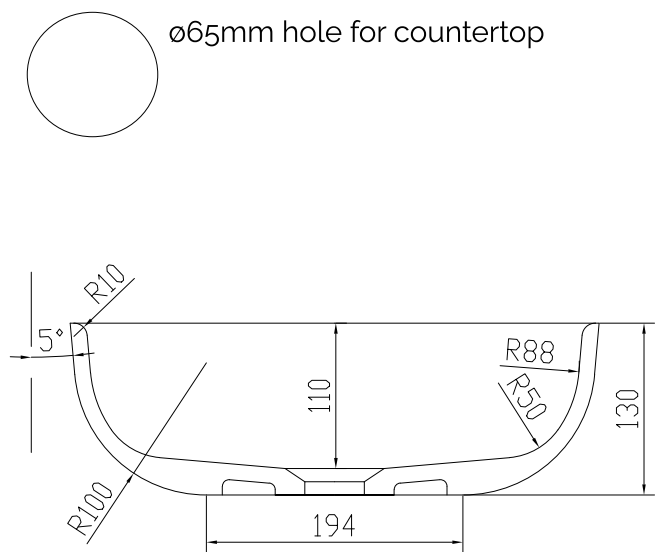

Hornbæk round basin

SKU: 40010190

Colour:	Matte white
Size H/L/D:	13cm / 40cm / 40cm
Weight:	5.5kg net

Hornbæk round basin details:

The Hornbæk wash basin is a Danish design by Copenhagen Bath. It is available in four variants, comes in matte white Acovi composite and can be ordered in other colors. The basin is designed in soft shapes and can be ordered in 40x40cm square, 60x40cm square and 60x40cm oval. Acovi is super easy to clean and maintain. For table mounting, a hole size of 65mm is recommended in the countertop.