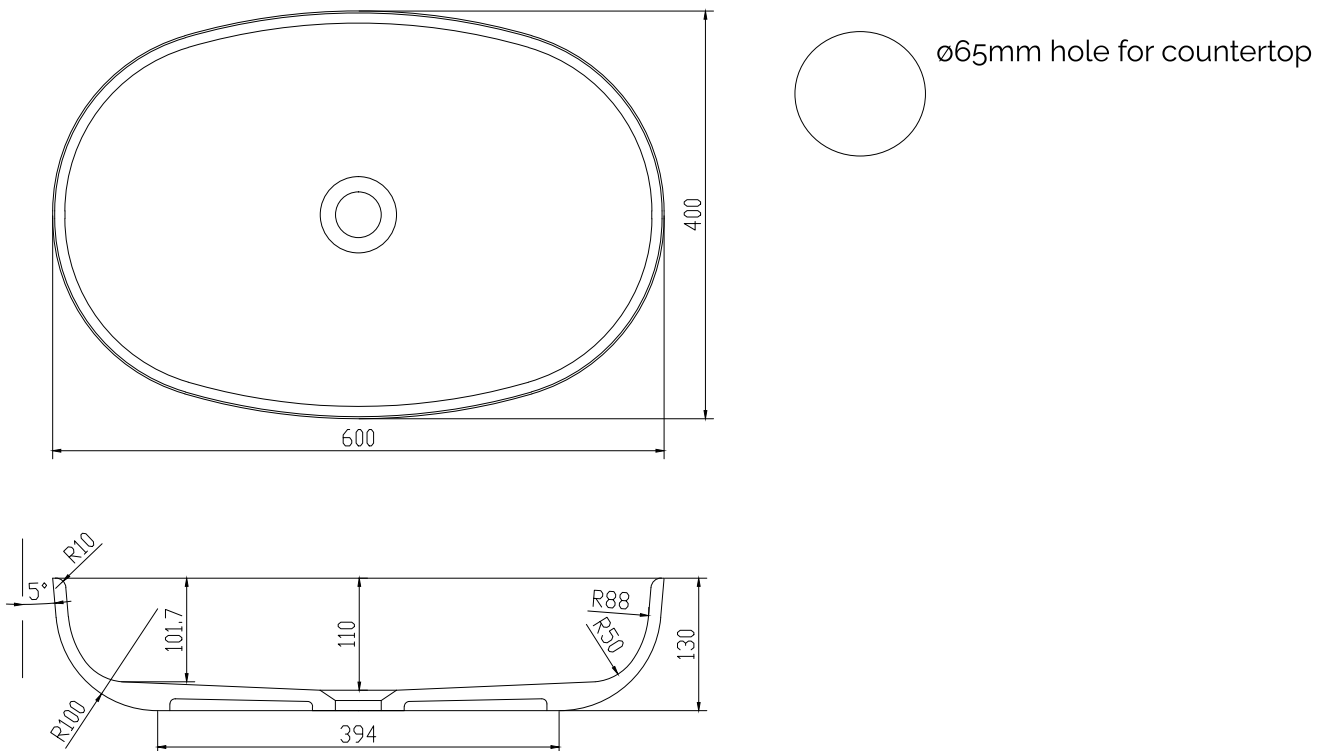

Copenhagen Bath

Roskildevej 394
DK-2610 Rødovre
VAT no.: DK32648622
Phone: 02476468850
contact@copenhagenbath.co.uk
www.copenhagenbath.co.uk

Hornbæk oval basin

SKU: 40010191

Colour:	Matte white
Size H/L/D:	13cm / 60cm / 40cm
Weight:	9kg net

Hornbæk oval basin details:

Hornbæk wash basin is a Danish design by Copenhagen Bath. The basin is available in four variants, comes in matte white Acovi composite and can be ordered in other colors. The wash basin is designed with soft organic edges. The wash basin can be ordered in 40x40cm square and 60x40cm square, as well as ø40 cm. The waste can be ordered in brushed steel, chrome or matt white Acovi. Acovi is super easy to clean and maintain. For table mounting, a hole size of 65mm is recommended in the countertop.