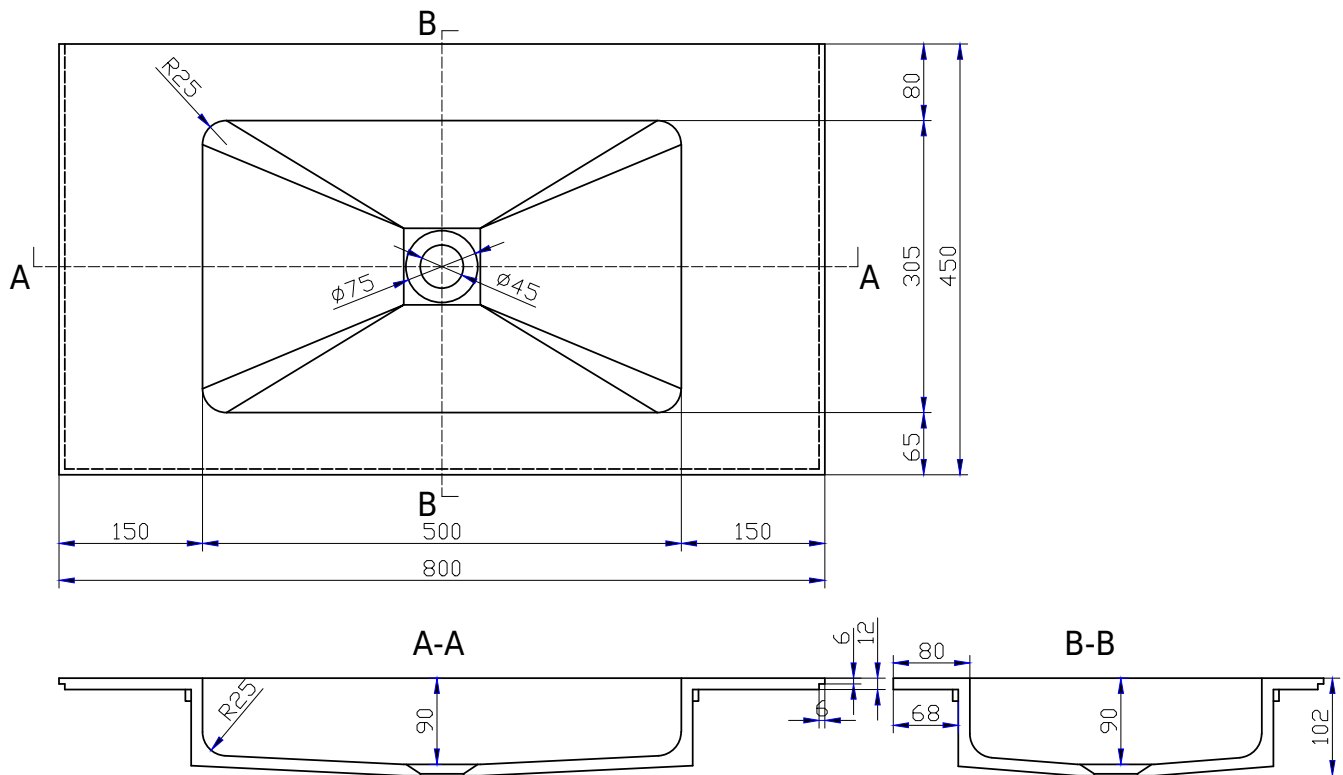

SQ2 80 centred wash basin

SKU: 30040078

Colour: Matte white
Size H/L/D: 10.2cm / 80cm / 45cm
Weight: 12kg net

SQ2 80 centred wash basin details: