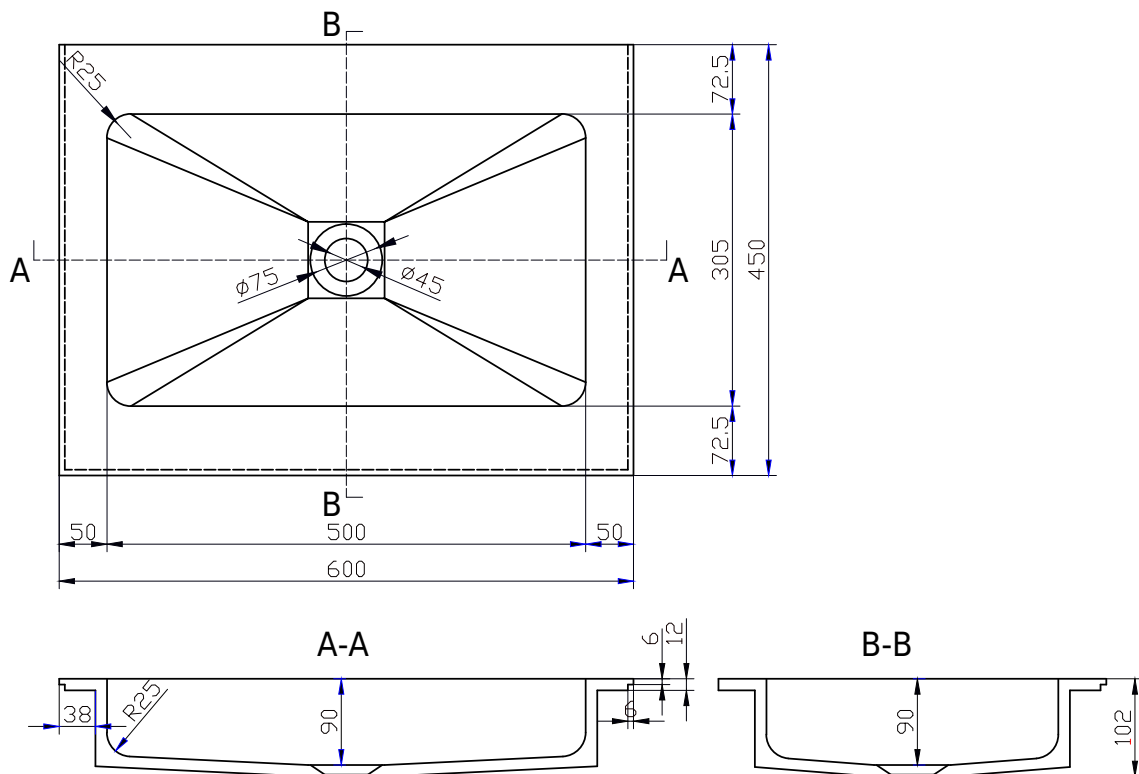

Copenhagen Bath

Roskildevej 394

DK-2610 Rødovre

VAT no.: DK32648622

Phone: 02476468850

contact@copenhagenbath.co.uk

www.copenhagenbath.co.uk

SQ2 60 centred wash basin

SKU: 30040079

Colour:

Matte white

Size H/L/D:

10.2cm / 60cm / 45cm

Weight:

10kg net

SQ2 60 centred wash basin details: