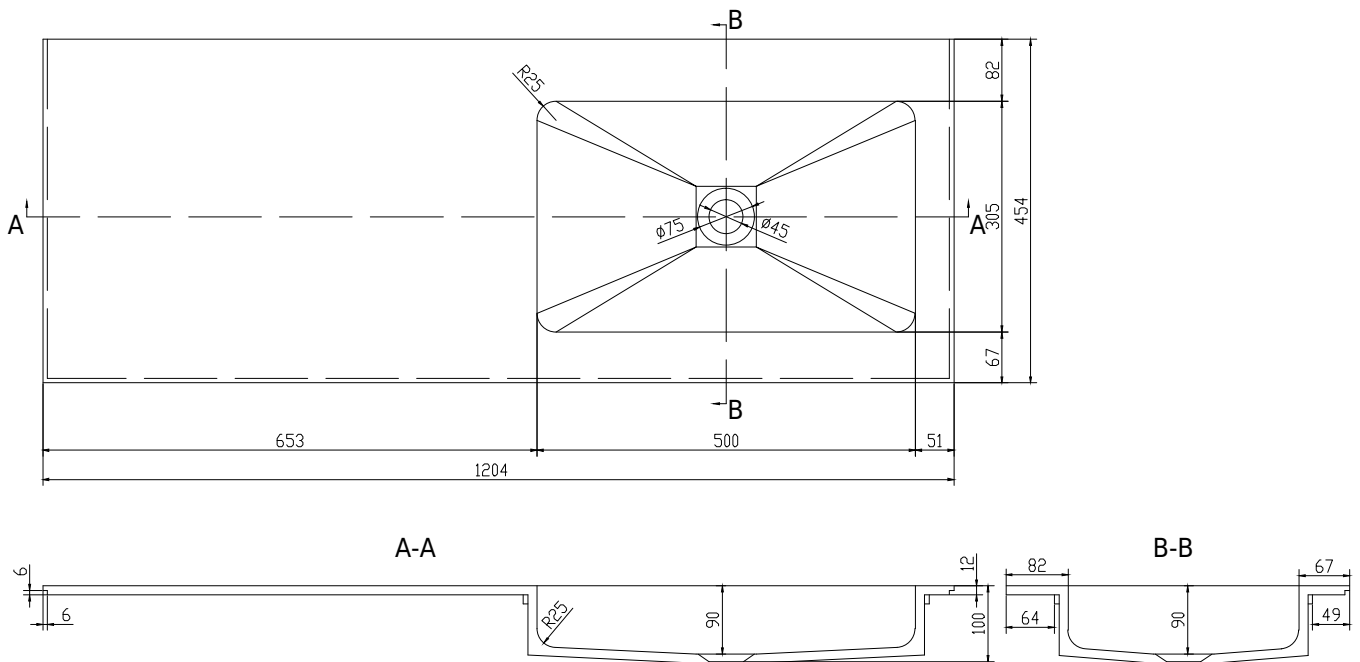

SQ2 120 right wash basin

SKU: 30040081

Colour: Matte white
Size H/L/D: 10.2cm / 120cm / 45cm
Weight: 15.72kg net

SQ2 120 right wash basin details:

SQ2 countertop in solid Acovi® composite with submerged sink, suitable for SQ2 cabinet which is designed by the Danish designer Mikal Harrsen. The solid material ensures not only a rigorous design, but also a pore-free and matte surface and unique durability. The countertop is delivered in matt solid Acovi composite with a thin edge of only 6mm. The sink is delivered without bottom valve and water trap. Can be ordered to measure.