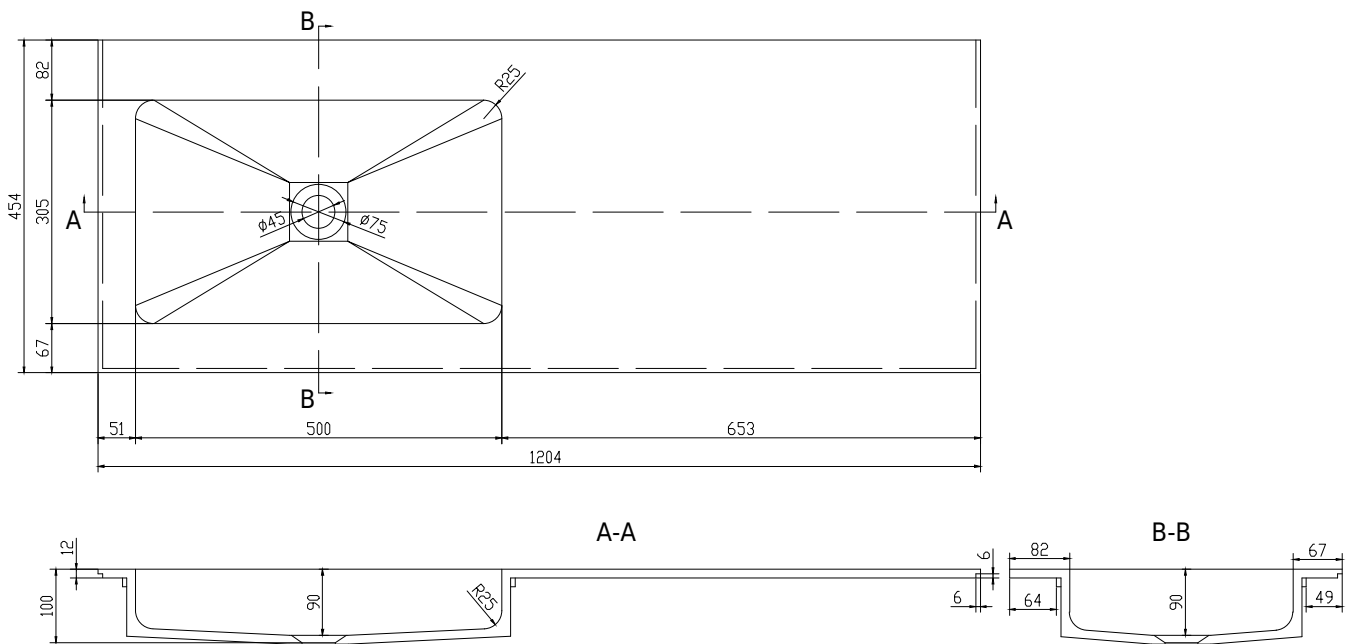

SQ2 120 left wash basin

SKU: 30040082

Colour:	Matte white
Size H/L/D:	10.2cm / 120cm / 45cm
Weight:	15.72kg net

SQ2 120 left wash basin details:

SQ2 countertop in solid Acovi® composite with submerged sink, suitable for SQ2 cabinet which is designed by the Danish designer Mikal Harrsen. The solid material ensures not only a rigorous design, but also a pore-free and matte surface and unique durability. The countertop is delivered in matt solid Acovi composite with a thin edge of only 6mm. The sink is delivered without bottom valve and water trap. Can be ordered to measure.