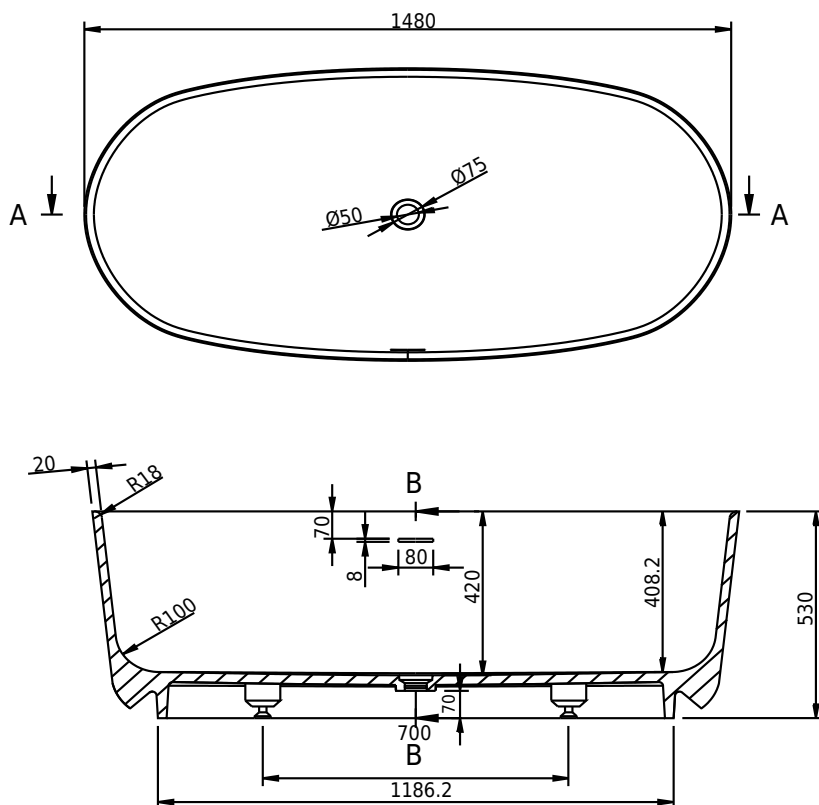

Hornbæk 148 bathtub

SKU: 40030038

Colour:	Matte white
Litre:	260 overflow
Size H/L/D:	53cm / 148cm / 75cm
Weight:	110kg net

Hornbæk 148 bathtub details:

Bathtub made from matte white Acovi® composite, with soft edges.