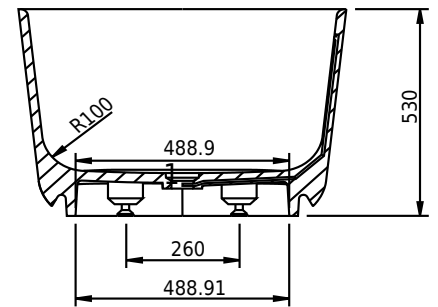

Hornbæk 148 bathtub

SKU: 40030038

Colour:	Matte white
Litre:	260 overflow
Size H/L/D:	53cm / 148cm / 75cm
Weight:	110kg net

Hornbæk 148 bathtub details:

Bathtub made from matte white Acovi® composite, with soft edges.

Please note that there may be a tolerance of ± 5 mm as all products are hand sanded.