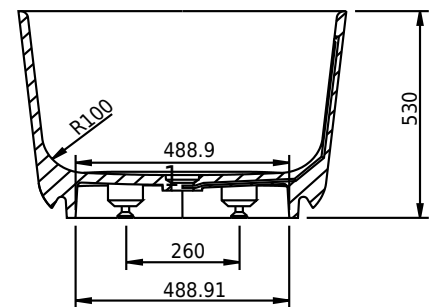

Hornbæk 148 bathtub

SKU: 40030038

Colour:	Matte white
Litre:	260 overflow
Size H/L/D:	53cm / 148cm / 75cm
Weight:	110kg net

Hornbæk 148 bathtub details:

Bathtub made from matte white Acovi® composite, with soft edges.