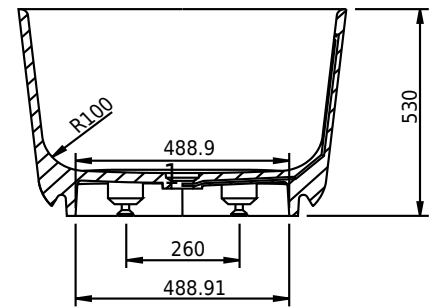

Hornbæk 148 bathtub

SKU: 40030038

Colour:	Matte white
Litre:	260 overflow
Size H/L/D:	53cm / 148cm / 75cm
Weight:	110kg netto

Hornbæk 148 bathtub details:

Bathtub made from matte white Acovi® composite, with soft edges.