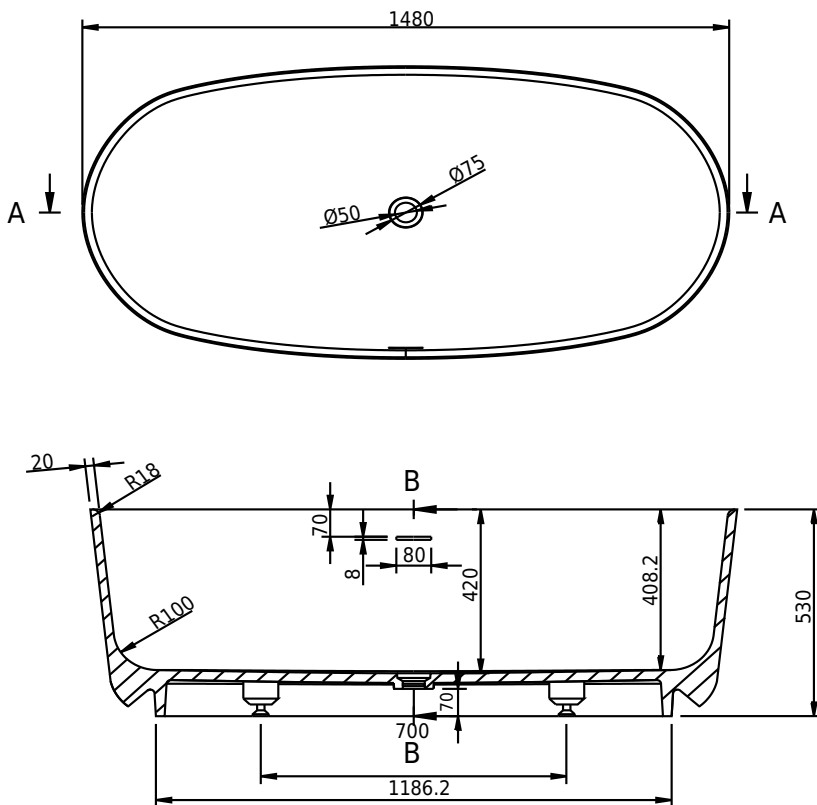

Hornbæk 148 bathtub

SKU: 40030038

Colour:	Matte white
Litre:	260 overflow
Size H/L/D:	53cm / 148cm / 75cm
Weight:	110kg netto

Hornbæk 148 bathtub details:

Bathtub made from matte white Acovi® composite, with soft edges.