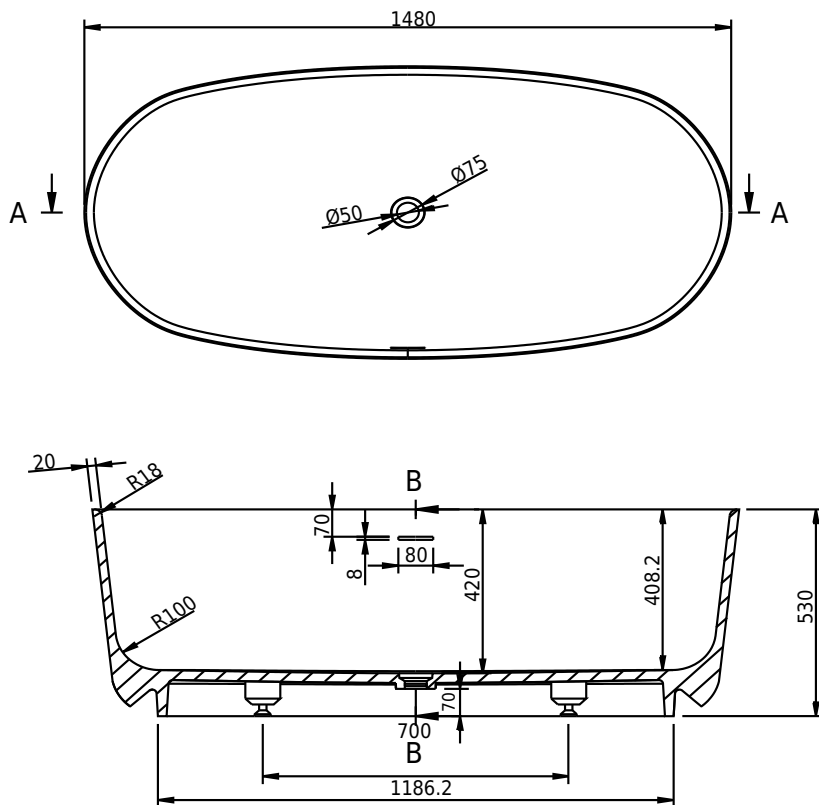

Hornbæk 148 bathtub

SKU: 40030038

Colour:	Matte white
Litre:	260 overflow
Size H/L/D:	53cm / 148cm / 75cm
Weight:	110kg net

Hornbæk 148 bathtub details:

Bathtub made from matte white Acovi® composite, with soft edges.

Please note that there may be a tolerance of ± 5 mm as all products are hand sanded.