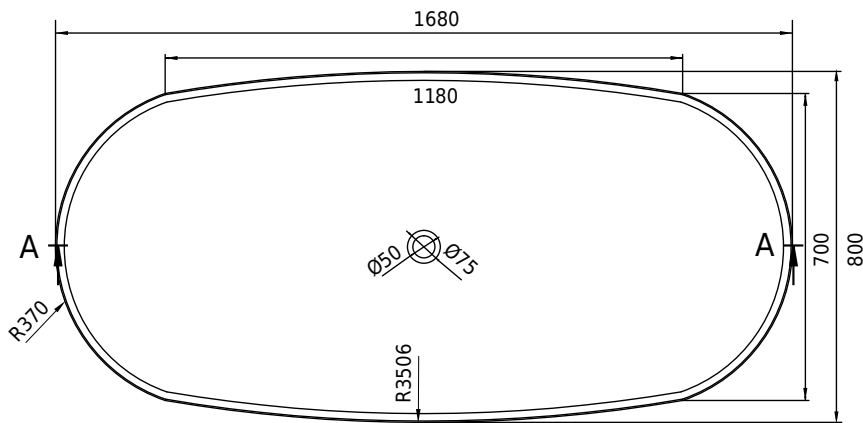

# Hornbæk 168 bathtub

SKU: 40030039

<b>Colour:</b>	Matte white
<b>Litre:</b>	360 overflow
<b>Size H/L/D:</b>	53cm / 168cm / 80cm
<b>Weight:</b>	131kg net

## Hornbæk 168 bathtub details:

Bathtub made from matte white Acovi® composite, with soft edges.

Please note that there may be a tolerance of  $\pm 5$ mm as all products are hand sanded.