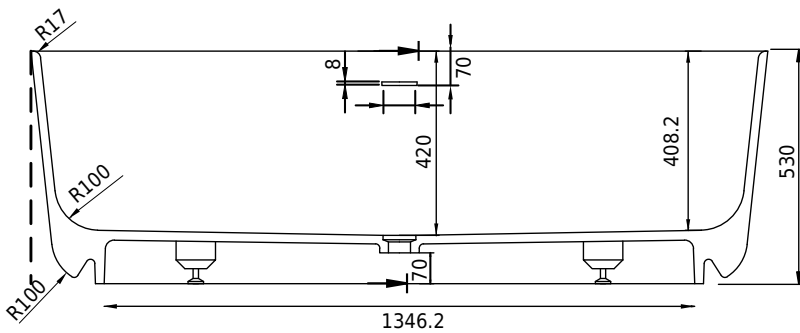

# Hornbæk 168 bathtub

SKU: 40030039

<b>Colour:</b>	Matte white
<b>Litre:</b>	360 overflow
<b>Size H/L/D:</b>	53cm / 168cm / 80cm
<b>Weight:</b>	131kg net

## Hornbæk 168 bathtub details:

Bathtub made from matte white Acovi® composite, with soft edges.

Please note that there may be a tolerance of  $\pm 5$ mm as all products are hand sanded.