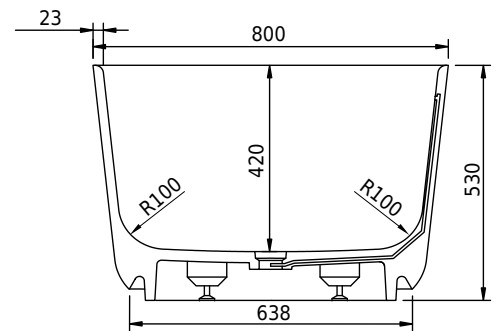

# Hornbæk 168 bathtub

SKU: 40030039

<b>Colour:</b>	Matte white
<b>Litre:</b>	360 overflow
<b>Size H/L/D:</b>	53cm / 168cm / 80cm
<b>Weight:</b>	131kg net

## Hornbæk 168 bathtub details:

Bathtub made from matte white Acovi® composite, with soft edges.

Please note that there may be a tolerance of  $\pm 5$ mm as all products are hand sanded.