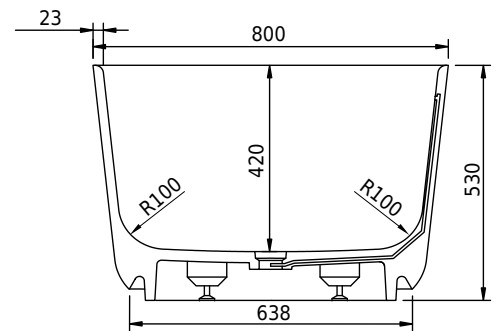

# Hornbæk 168 bathtub

SKU: 40030039

<b>Colour:</b>	Matte white
<b>Litre:</b>	360 overflow
<b>Size H/L/D:</b>	53cm / 168cm / 80cm
<b>Weight:</b>	131kg net

## Hornbæk 168 bathtub details:

Bathtub made from matte white Acovi® composite, with soft edges.