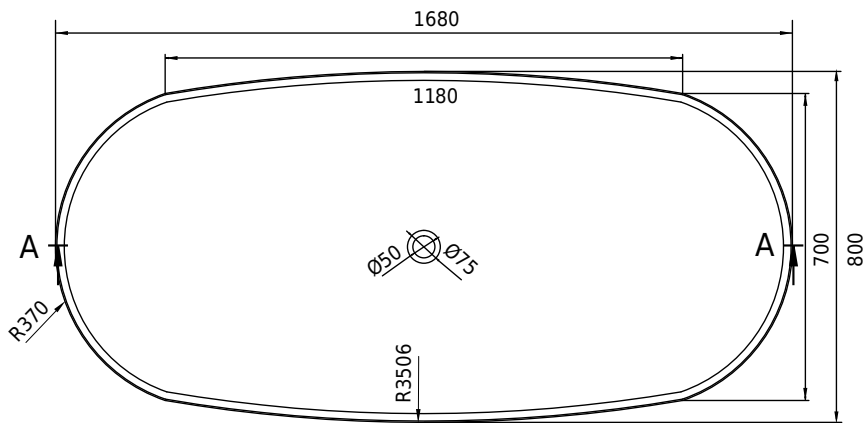

Hornbæk 168 bathtub

SKU: 40030039

Colour:	Matte white
Litre:	360 overflow
Size H/L/D:	53cm / 168cm / 80cm
Weight:	131kg netto

Hornbæk 168 bathtub details:

Bathtub made from matte white Acovi® composite, with soft edges.