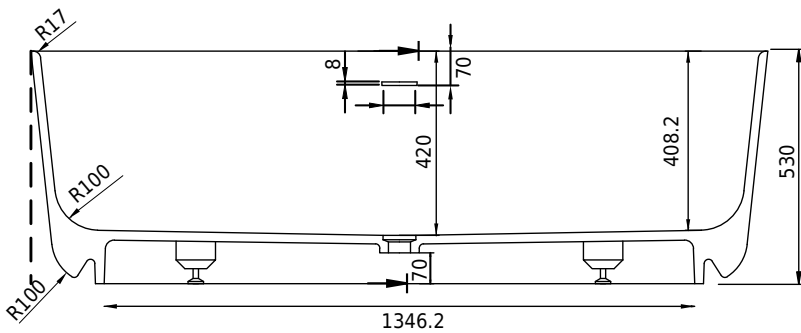

# Hornbæk 168 bathtub

SKU: 40030039

<b>Colour:</b>	Matte white
<b>Litre:</b>	360 overflow
<b>Size H/L/D:</b>	53cm / 168cm / 80cm
<b>Weight:</b>	131kg net

## Hornbæk 168 bathtub details:

Bathtub made from matte white Acovi® composite, with soft edges.