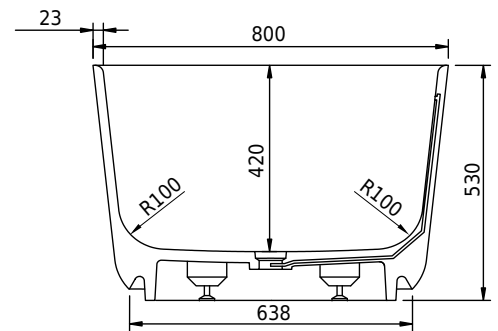

Hornbæk 168 bathtub

SKU: 40030039

| | |
|--------------------|---------------------|
| Colour: | Matte white |
| Litre: | 360 overflow |
| Size H/L/D: | 53cm / 168cm / 80cm |
| Weight: | 131kg net |

Hornbæk 168 bathtub details:

Bathtub made from matte white Acovi® composite, with soft edges.

Please note that there may be a tolerance of ± 5 mm as all products are hand sanded.