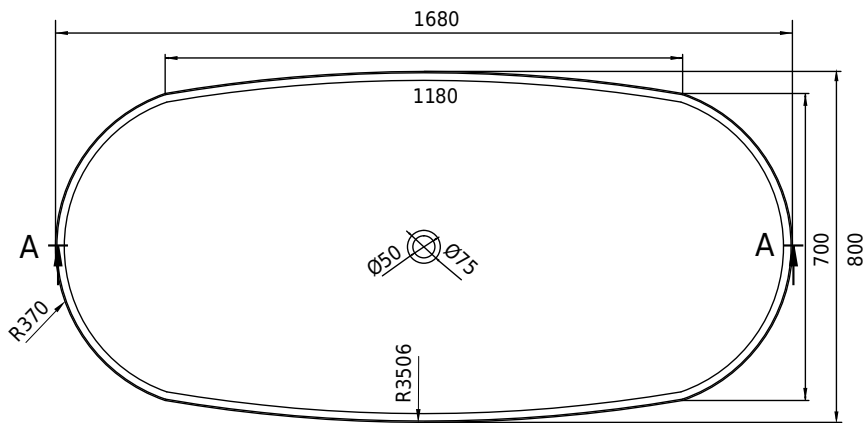

# Hornbæk 168 bathtub

SKU: 40030039

<b>Colour:</b>	Matte white
<b>Litre:</b>	360 overflow
<b>Size H/L/D:</b>	53cm / 168cm / 80cm
<b>Weight:</b>	131kg net

## Hornbæk 168 bathtub details:

Bathtub made from matte white Acovi® composite, with soft edges.