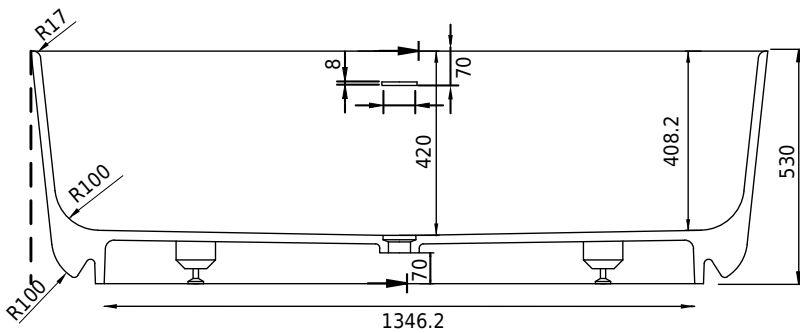

Hornbæk 168 bathtub

SKU: 40030039

Colour:	Matte white
Litre:	360 overflow
Size H/L/D:	53cm / 168cm / 80cm
Weight:	131kg netto

Hornbæk 168 bathtub details:

Bathtub made from matte white Acovi® composite, with soft edges.