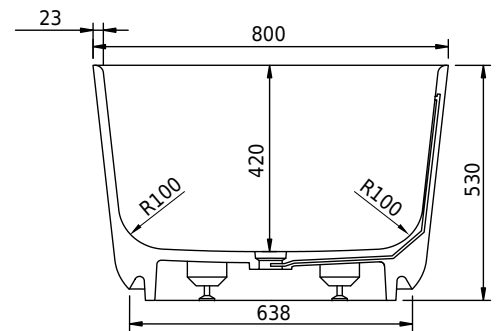

Hornbæk 168 bathtub

SKU: 40030039

Colour:	Matte white
Litre:	360 overflow
Size H/L/D:	53cm / 168cm / 80cm
Weight:	131kg netto

Hornbæk 168 bathtub details:

Bathtub made from matte white Acovi® composite, with soft edges.