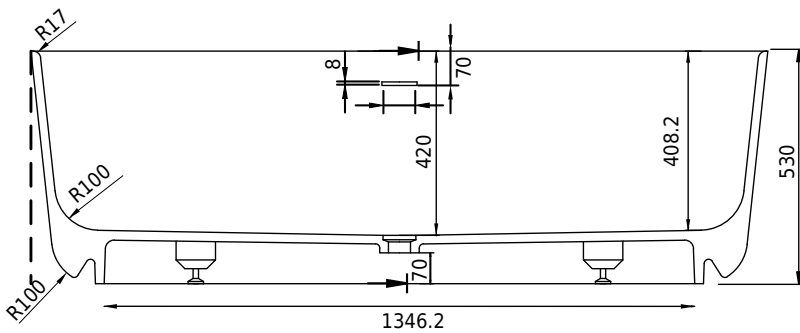

Hornbæk 168 bathtub

SKU: 40030039

| | |
|--------------------|---------------------|
| Colour: | Matte white |
| Litre: | 360 overflow |
| Size H/L/D: | 53cm / 168cm / 80cm |
| Weight: | 131kg net |

Hornbæk 168 bathtub details:

Bathtub made from matte white Acovi® composite, with soft edges.

Please note that there may be a tolerance of ± 5 mm as all products are hand sanded.