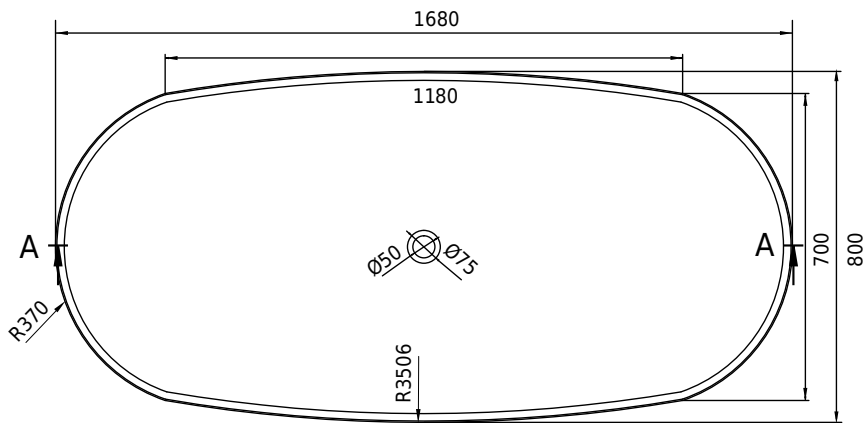

Hornbæk 168 bathtub

SKU: 40030039

| | |
|--------------------|---------------------|
| Colour: | Matte white |
| Litre: | 360 overflow |
| Size H/L/D: | 53cm / 168cm / 80cm |
| Weight: | 131kg net |

Hornbæk 168 bathtub details:

Bathtub made from matte white Acovi® composite, with soft edges.

Please note that there may be a tolerance of ± 5 mm as all products are hand sanded.