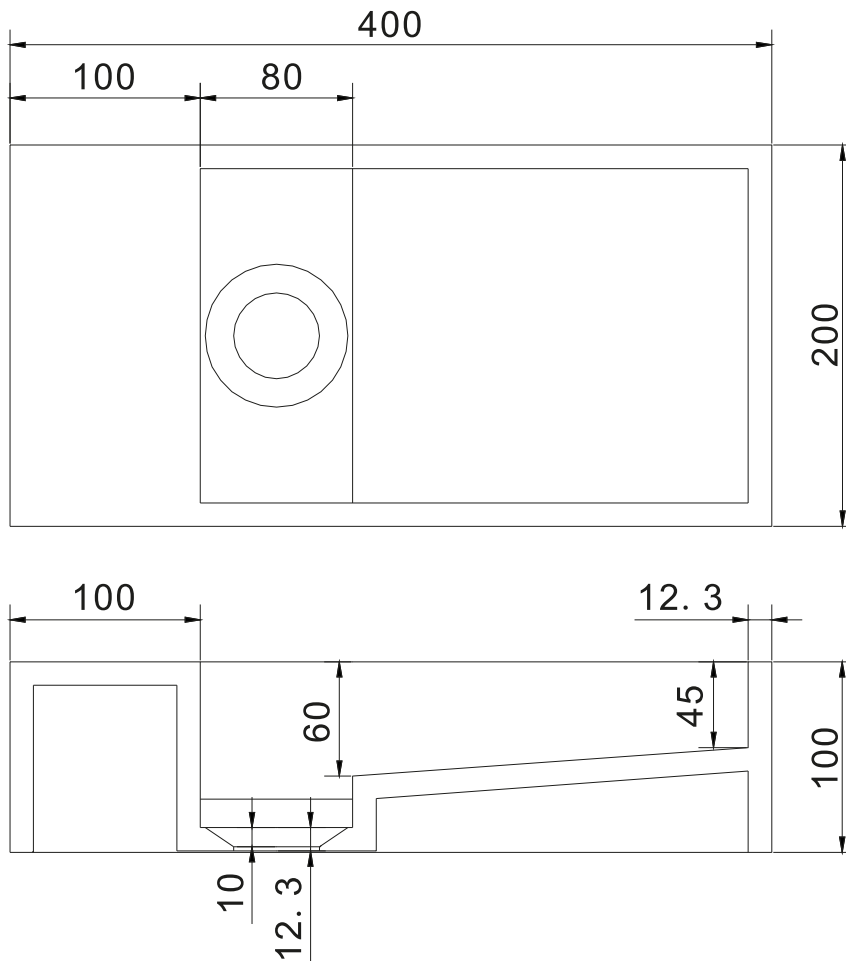

Nordland 40 basin

SKU: 40010039

Colour:	Matte white
Size H/L/D:	10cm / 40cm / 20cm
Weight:	4.96kg net

Nordland 40 basin details:

Small wash basin in solid matte Acovi composite, can be wall- or countertop mounted. The waste cover can be removed for easy cleaning. It is possible to deliver this wash basin made-to-measure. After all, no bathroom is the same. There will be a longer delivery time for bespoke products.