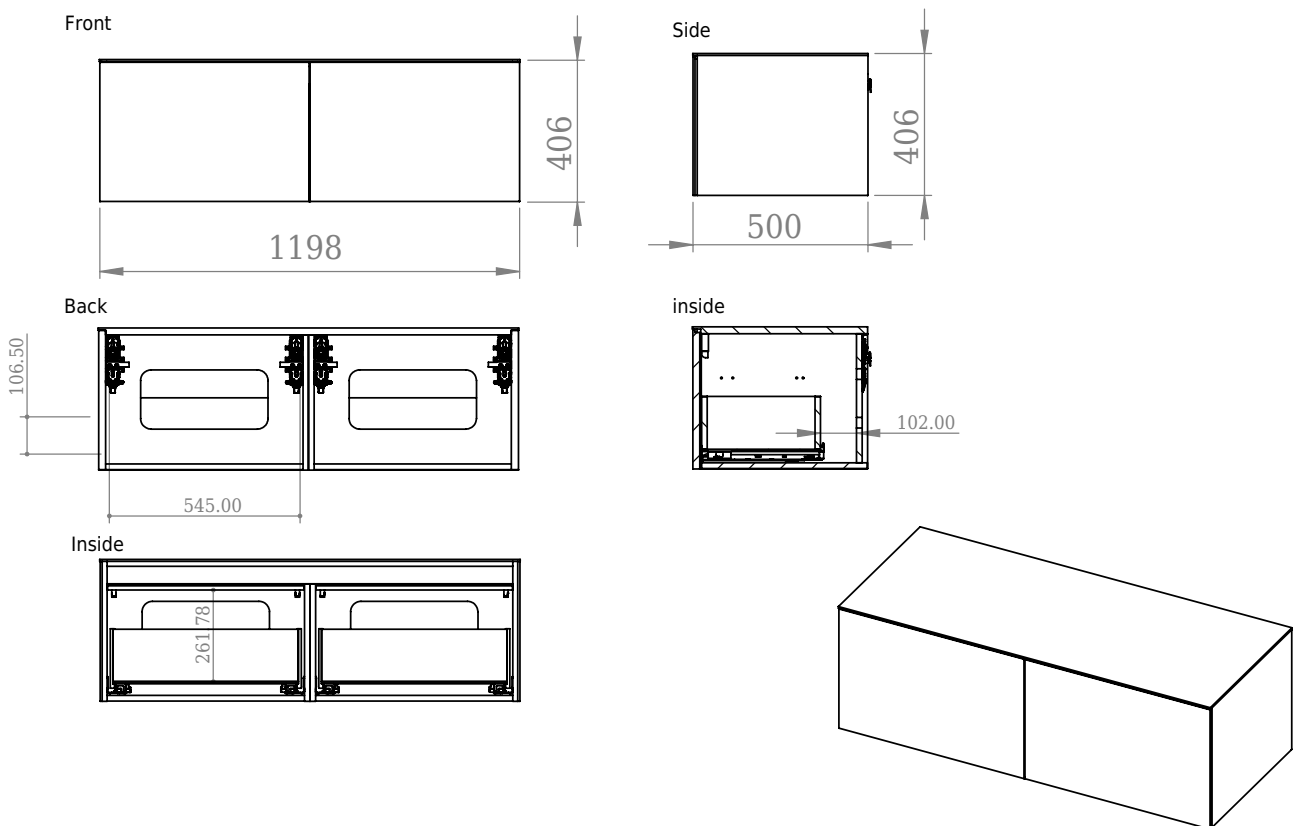

Bergen 120 cabinet

SKU: 30010100

Colour: Heavy brushed oak
Size H/L/D: 40cm / 120cm / 50cm
Weight: 58kg net

Bergen 120 cabinet details: