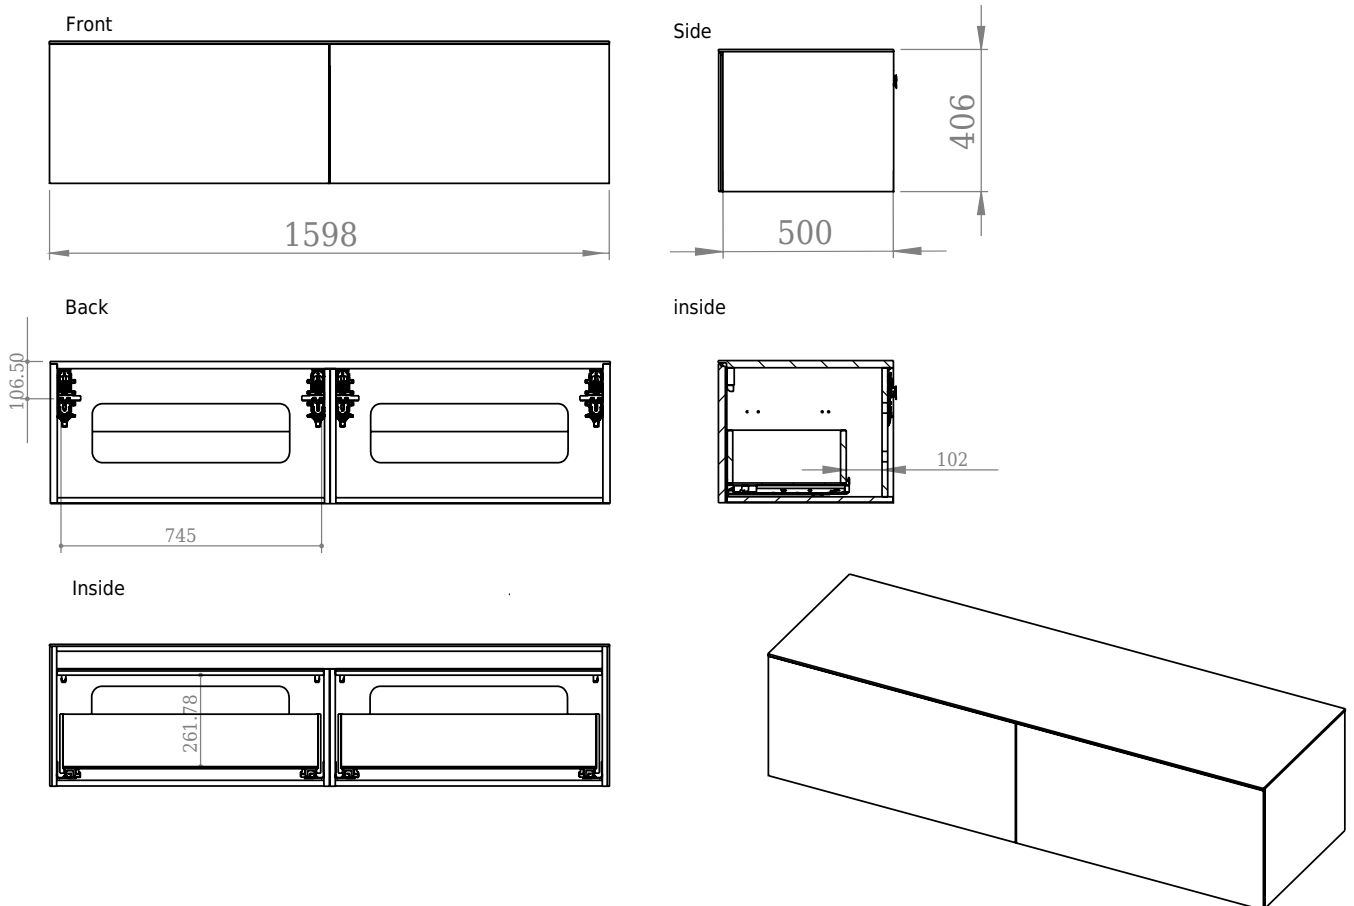

Bergen 160 cabinet

SKU: 30010101

Colour: Heavy brushed oak
Size H/L/D: 40cm / 160cm / 50cm
Weight: 78kg net

Bergen 160 cabinet details: