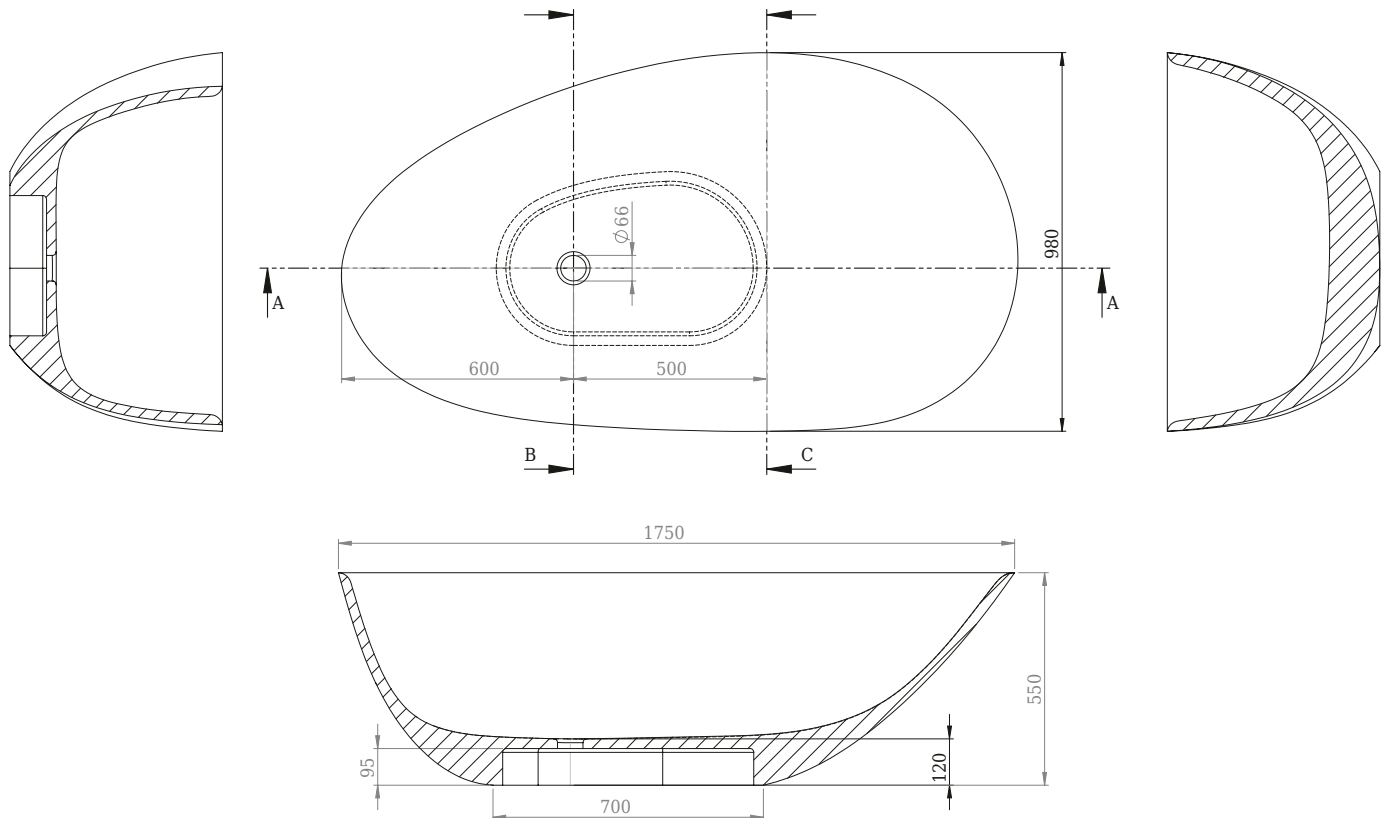

# Muschel bathtub

SKU: 40030040

<b>Colour:</b>	Matte white
<b>Litre:</b>	250 overflow
<b>Size H/L/D:</b>	55cm / 175cm / 98cm
<b>Weight:</b>	220kg net

### Muschel bathtub details:

Muschel bathtub, designed for Copenhagen Bath by award winning designer Mikal Harrsen, is inspired by the shapes of nature (Muschel is german for mussel). With the organic asymmetrical design it stands out from conventional bathroom furnitures and becomes more than just a good design, it is a piece of art exhibited in your bathroom.

Please note that there may be a tolerance of  $\pm 5$ mm as all products are hand sanded.