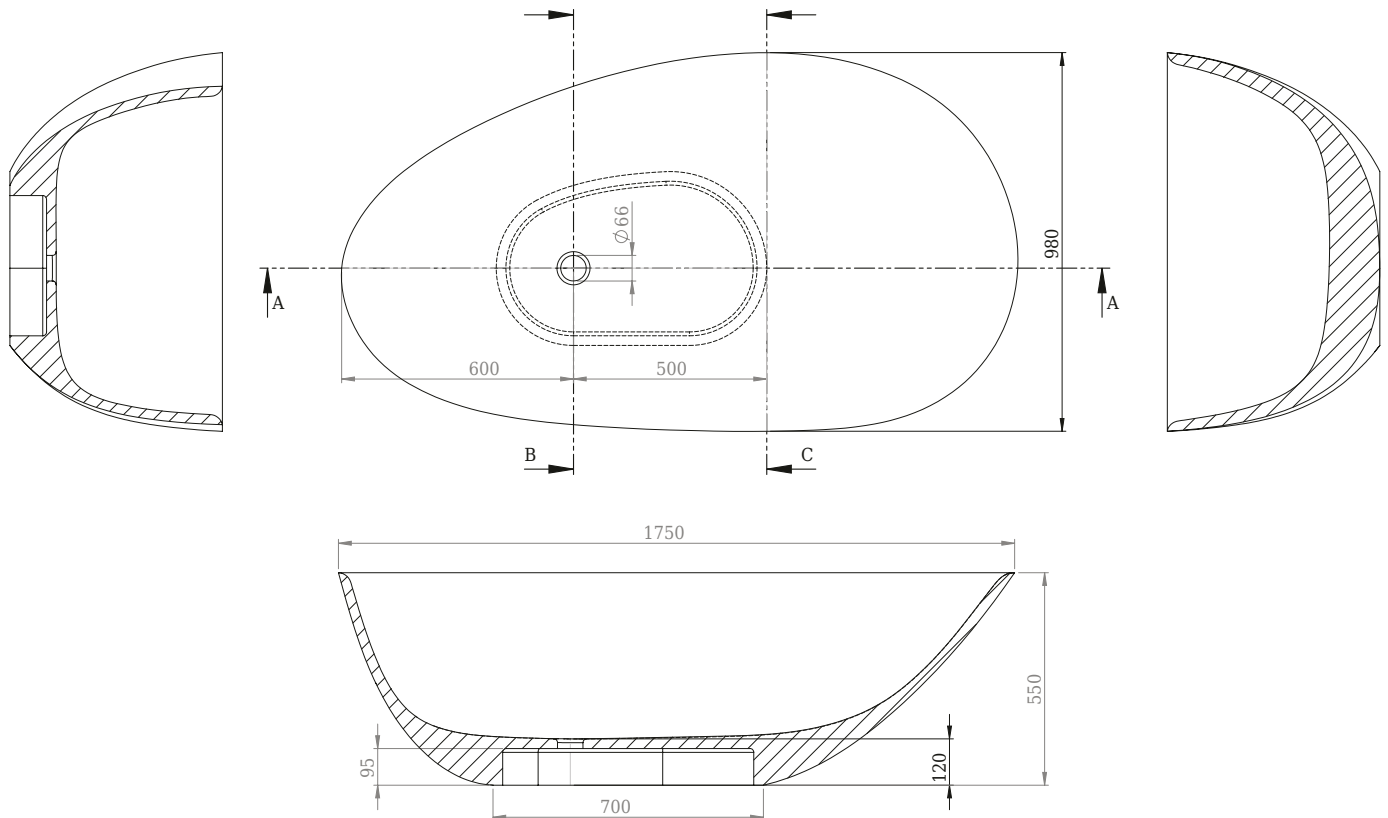

Muschel bathtub

SKU: 40030040

Colour:	Matte white
Litre:	250 overflow
Size H/L/D:	55cm / 175cm / 98cm
Weight:	220kg netto

Muschel bathtub details:

Muschel bathtub, designed for Copenhagen Bath by award winning designer Mikal Harrsen, is inspired by the shapes of nature (Muschel is german for mussel). With the organic asymmetrical design it stands out from conventional bathroom furnitures and becomes more than just a good design, it is a piece of art exhibited in your bathroom.