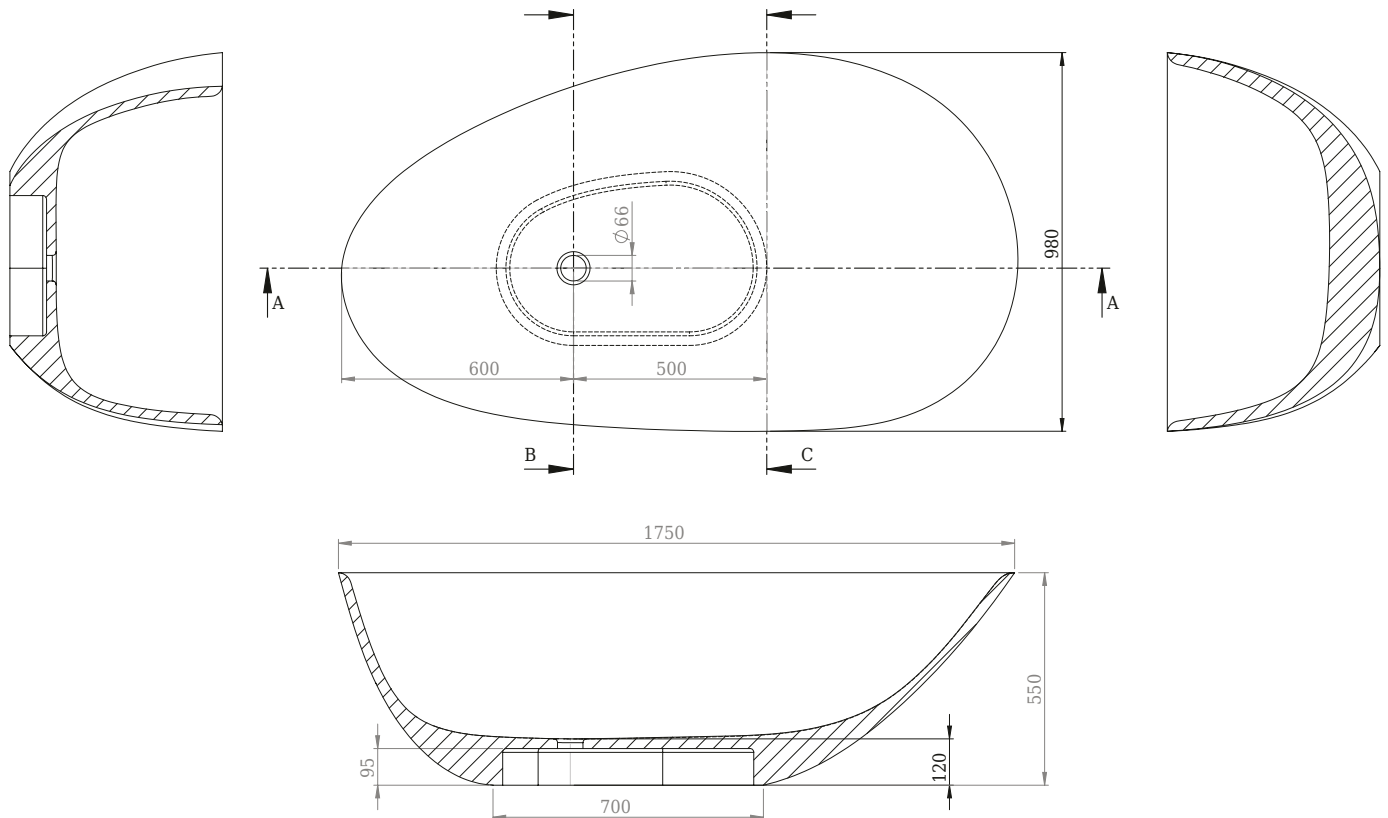

Muschel bathtub

SKU: 40030040

Colour:	Matte white
Litre:	250 overflow
Size H/L/D:	55cm / 175cm / 98cm
Weight:	220kg net

Muschel bathtub details:

Muschel bathtub, designed for Copenhagen Bath by award winning designer Mikal Harrsen, is inspired by the shapes of nature (Muschel is german for mussel). With the organic asymmetrical design it stands out from conventional bathroom furnitures and becomes more than just a good design, it is a piece of art exhibited in your bathroom.

Please note that there may be a tolerance of ± 5 mm as all products are hand sanded.