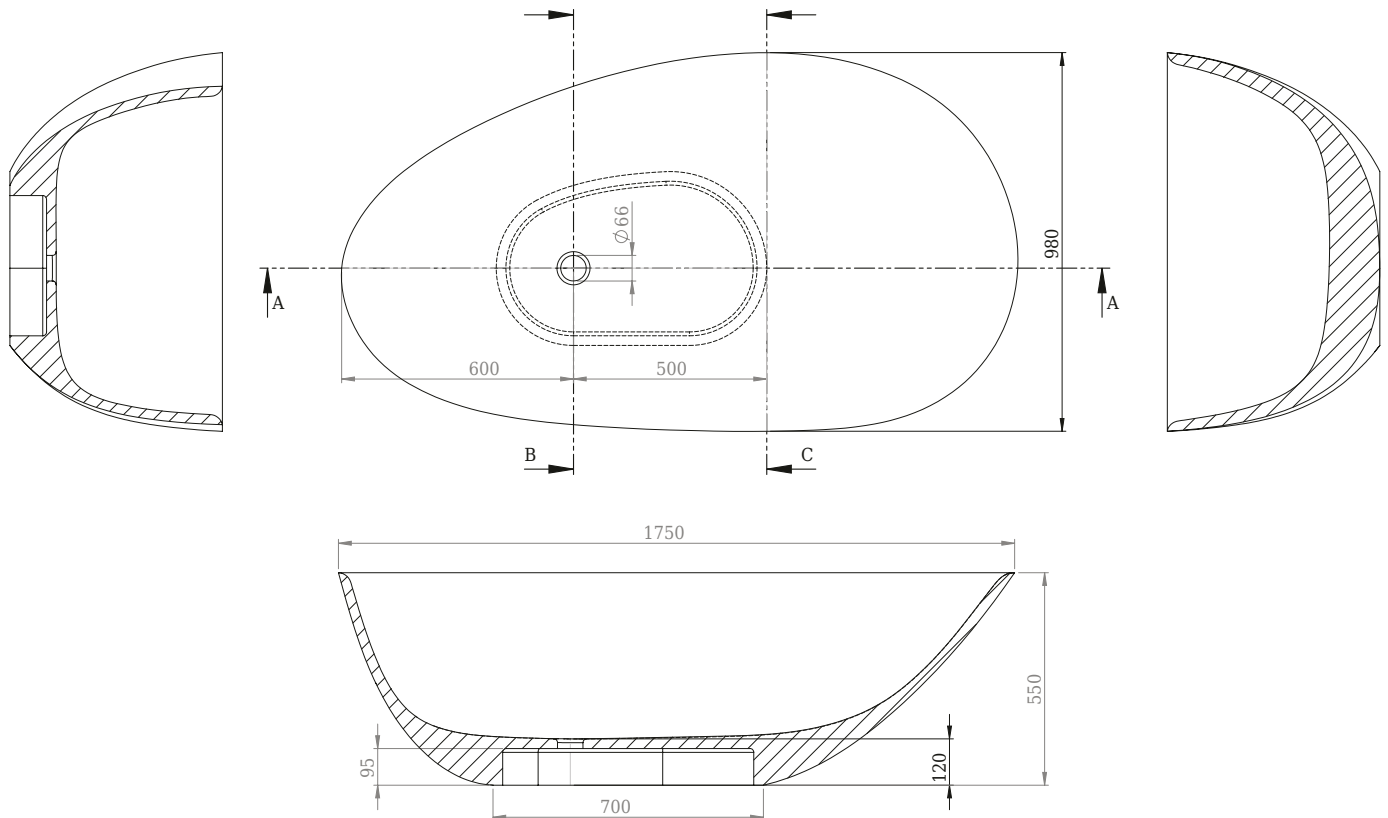

# Muschel bathtub

SKU: 40030040

<b>Colour:</b>	Matte white
<b>Litre:</b>	250 overflow
<b>Size H/L/D:</b>	55cm / 175cm / 98cm
<b>Weight:</b>	220kg net

## Muschel bathtub details:

Muschel bathtub, designed for Copenhagen Bath by award winning designer Mikal Harrsen, is inspired by the shapes of nature (Muschel is german for mussel). With the organic asymmetrical design it stands out from conventional bathroom furnitures and becomes more than just a good design, it is a piece of art exhibited in your bathroom.

Please note that there may be a tolerance of  $\pm 5$ mm as all products are hand sanded.