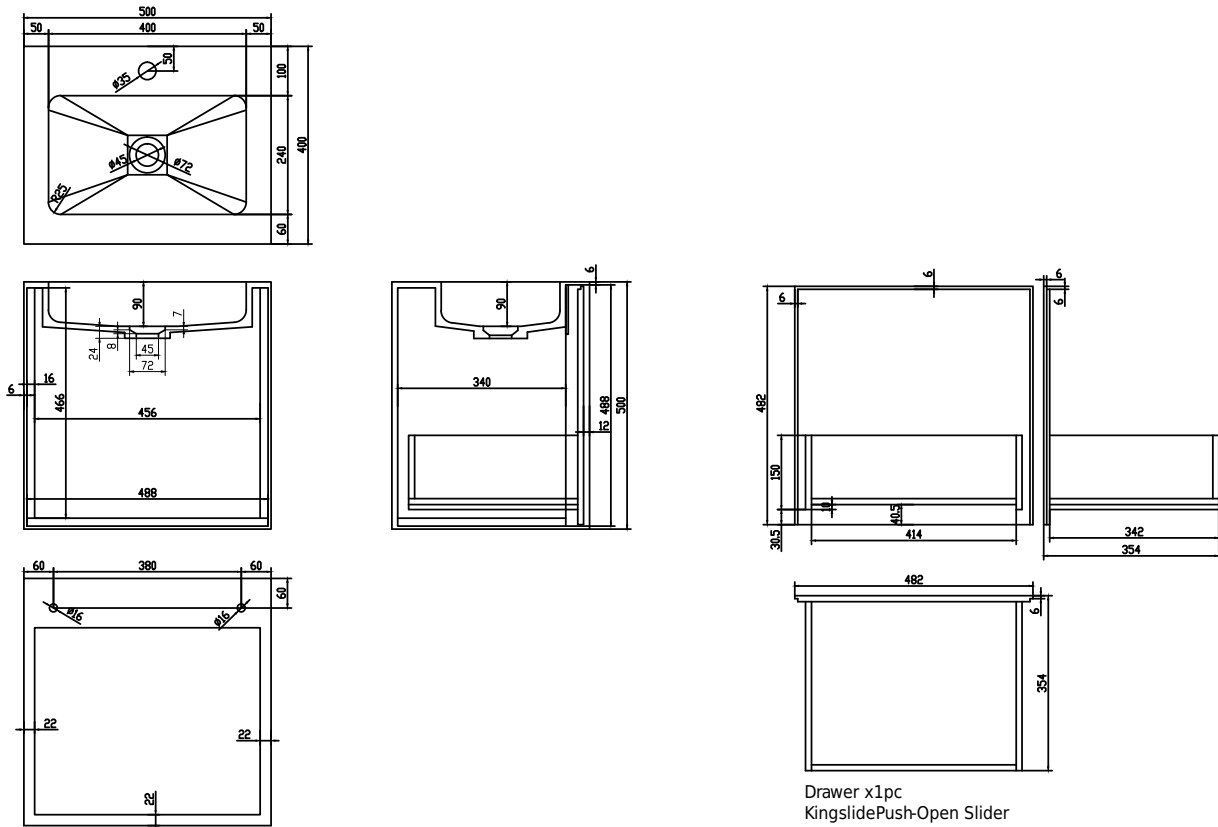

Nexø 50 cabinet with centred basin

SKU: 30010108

Drawer x1pc
 KingslidePush-Open Slider

Colour: Matte white
Size H/L/D: 50cm / 50cm / 40cm
Weight: 35kg net

Nexø 50 cabinet with centred basin details:

Bathroom furniture in 100% Matt white. The cabinet has a large drawer with a push-open function, with the option of purchasing an inner drawer, as well as a recessed sink with soft roundings inside the sink. Composite is a pore-free material that is easy to keep clean and requires almost no maintenance. Available in many sizes and can be made to special measurements.