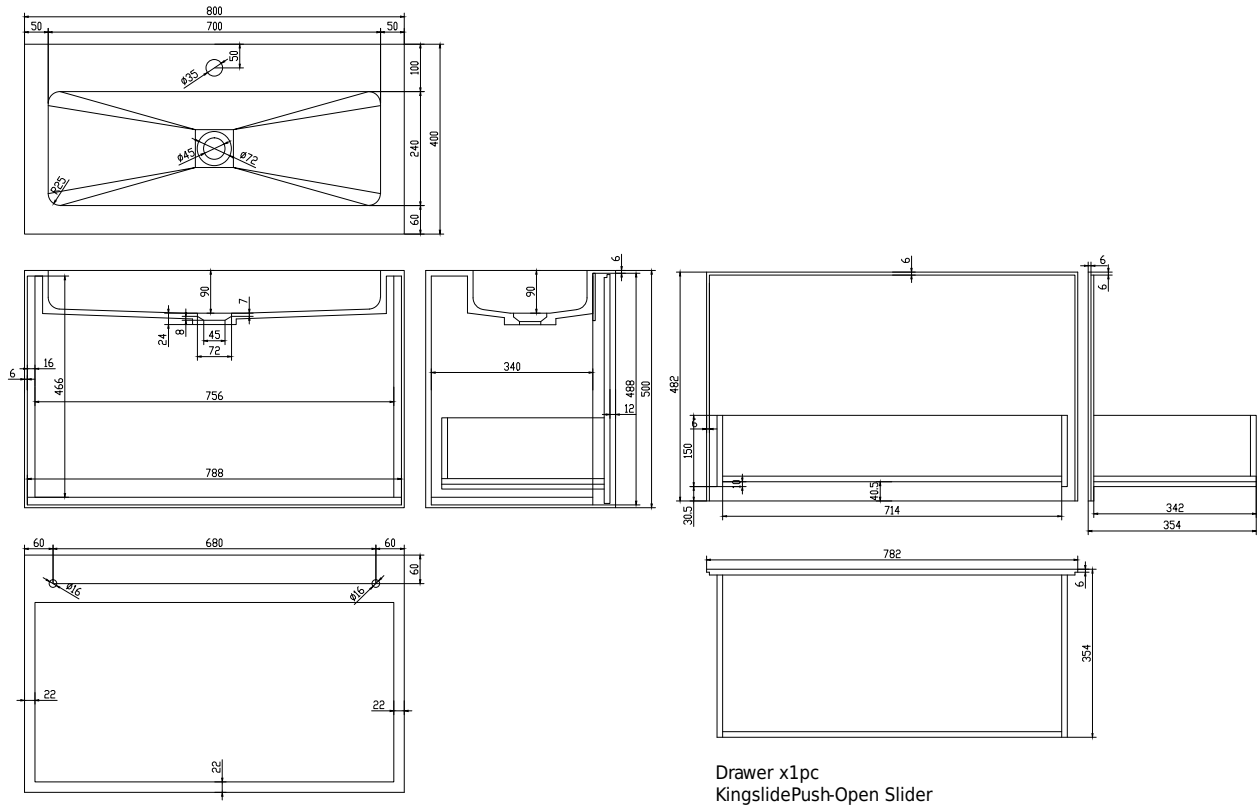

Nexø 80 cabinet with centred basin

SKU: 30010109

Colour: Matte white
Size H/L/D: 50cm / 80cm / 40cm
Weight: 52kg net

Nexø 80 cabinet with centred basin details: