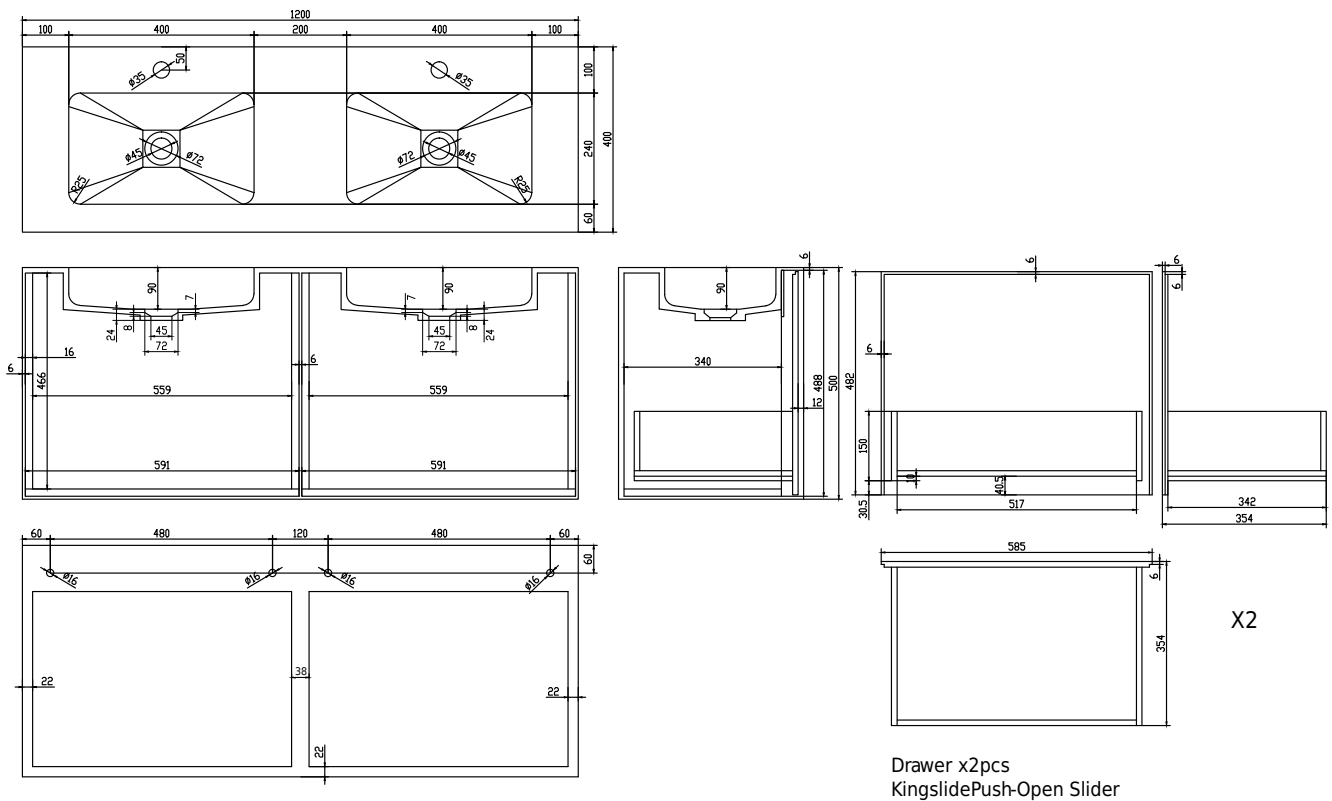

Nexø 120 cabinet with double basin

SKU: 30010110

Colour: Matte white
Size H/L/D: 50cm / 120cm / 40cm
Weight: 70kg net

Nexø 120 cabinet with double basin details: