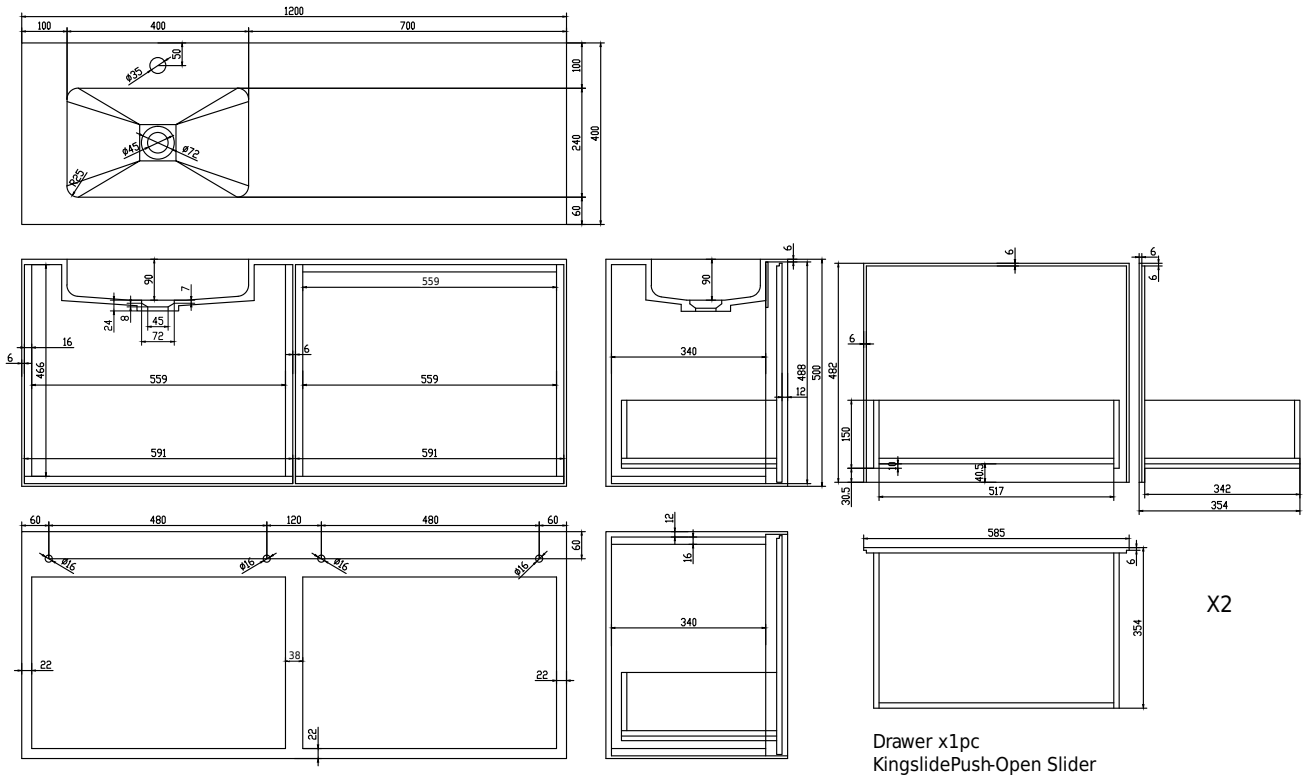

# Nexø 120 cabinet with left basin

SKU: 30010111

Drawer x1pc  
KingslidePush-Open Slider

X2

**Colour:** Matte white  
**Size H/L/D:** 50cm / 120cm / 40cm  
**Weight:** 70kg net

**Nexø 120 cabinet with left basin details:**