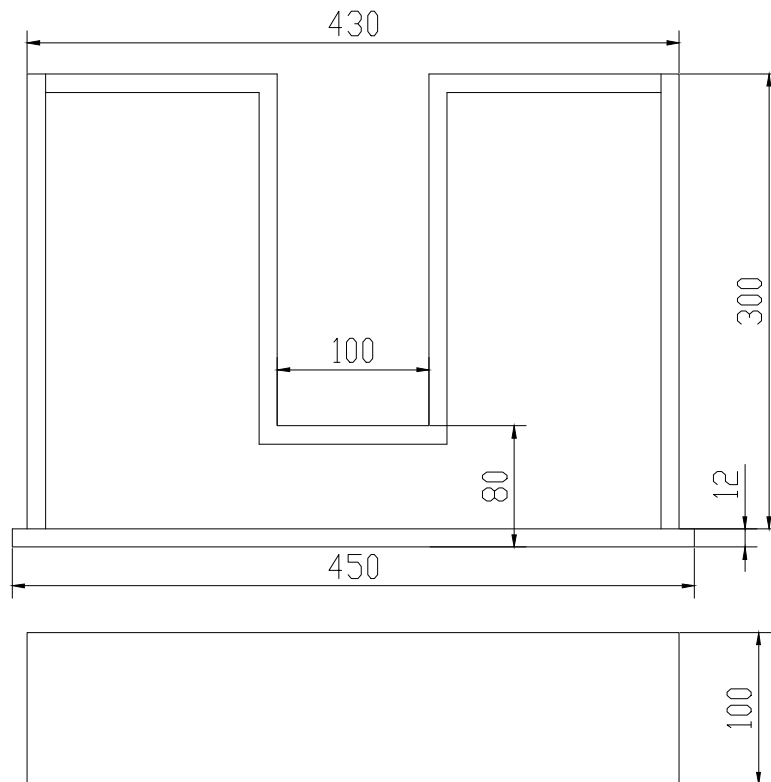

## Nexø 50 drawer

SKU: 40040064

**Colour:** Matte white  
**Size H/L/D:** 10cm / 45cm / 30cm  
**Weight:** 7.4kg net

### Nexø 50 drawer details:

This inner drawer is an additional option for Nexø 50. The drawer is made of matte white Acovi, with push-open function.