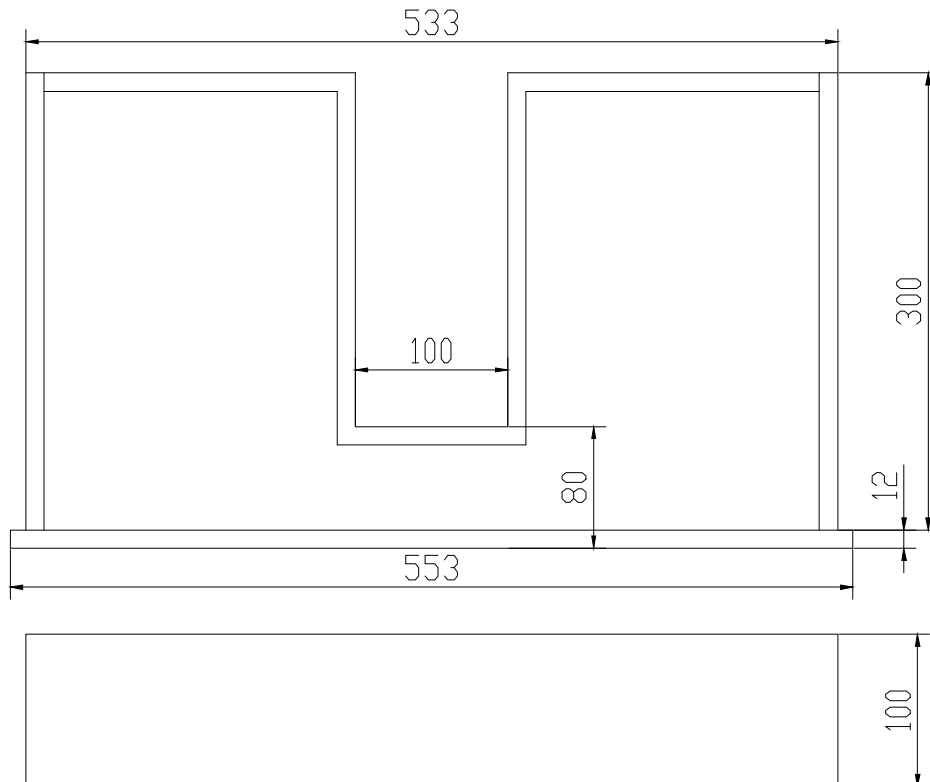

Copenhagen Bath

Roskildevej 394
DK-2610 Rødovre
VAT no.: DK32648622
Phone: 02476468850
contact@copenhagenbath.co.uk
www.copenhagenbath.co.uk

Nexø 120 drawer

SKU: 40040065

Colour:	Matte white
Size H/L/D:	10cm / 55cm / 30cm
Weight:	8kg net

Nexø 120 drawer details:

This inner drawer is an additional option for Nexø 120. The drawer is made of matt white Acovi, with push-open function.