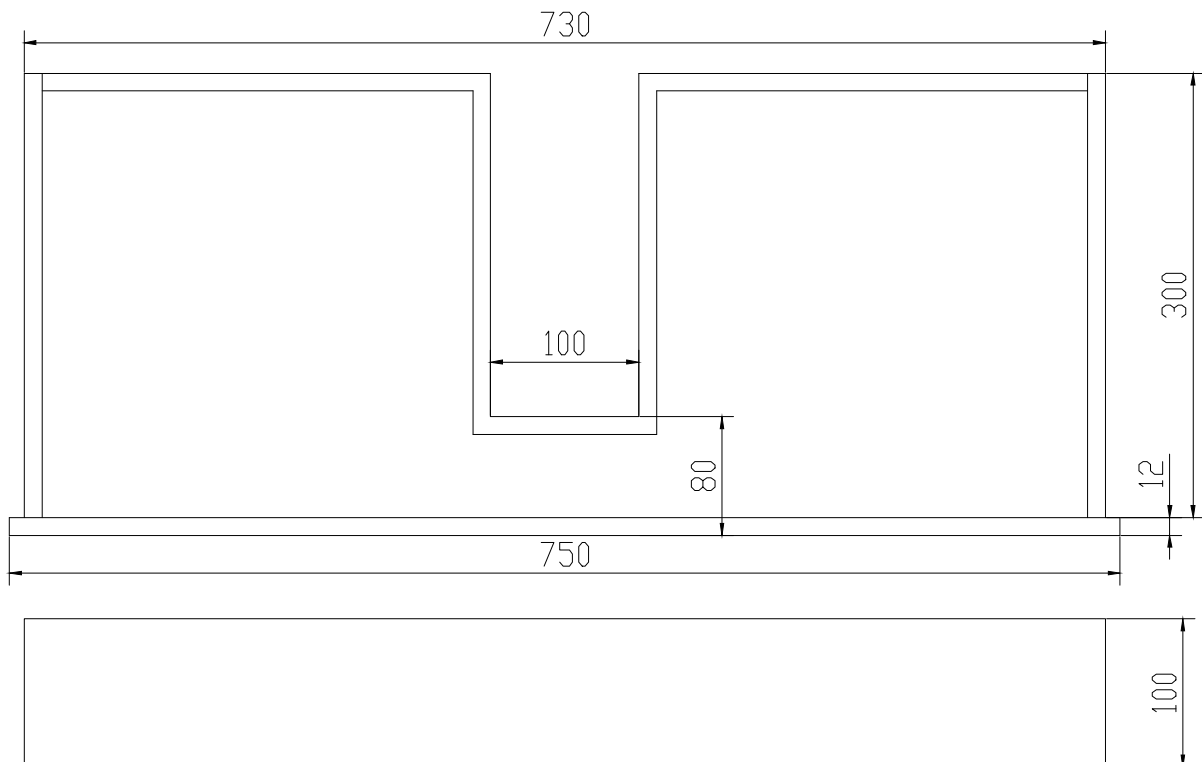

# Nexø 80 drawer

SKU: 40040066

**Colour:** Matte white  
**Size H/L/D:** 10cm / 75cm / 30cm  
**Weight:** 10kg net

### Nexø 80 drawer details:

This inner drawer is an additional option for Nexø 80. The drawer is made of matt white Acovi, with push-open function.