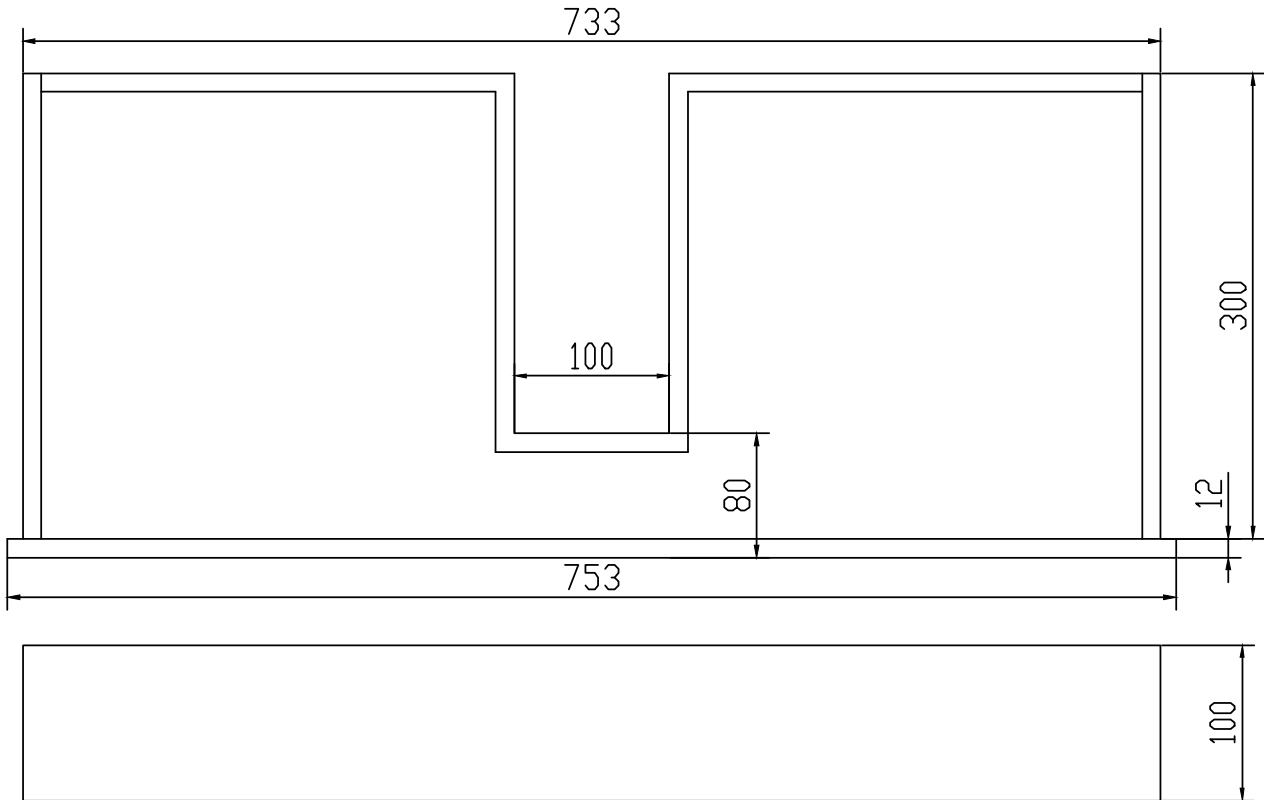

Copenhagen Bath

Roskildevej 394
DK-2610 Rødovre
VAT no.: DK32648622
Phone: 02476468850
contact@copenhagenbath.co.uk
www.copenhagenbath.co.uk

Nexø 160 drawer

SKU: 40040067

Colour:	Matte white
Size H/L/D:	10cm / 72cm / 30cm
Weight:	11.5kg net

Nexø 160 drawer details:

This inner drawer is an additional option for Nexø 160. The drawer is made of matt white Acovi, with push-open function.