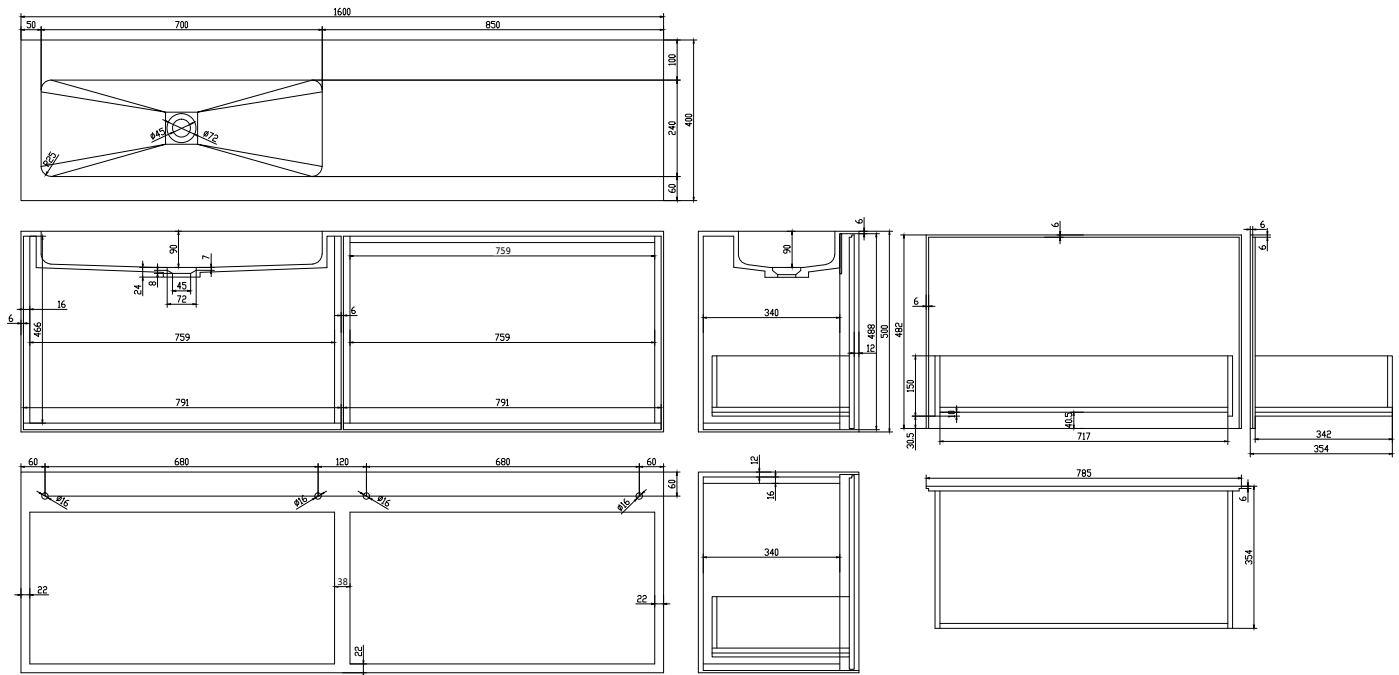

Nexø 160 cabinet with left basin

SKU: 30010114

Colour: Matte white
Size H/L/D: 50cm / 160cm / 40cm
Weight: 78kg net

Nexø 160 cabinet with left basin details: