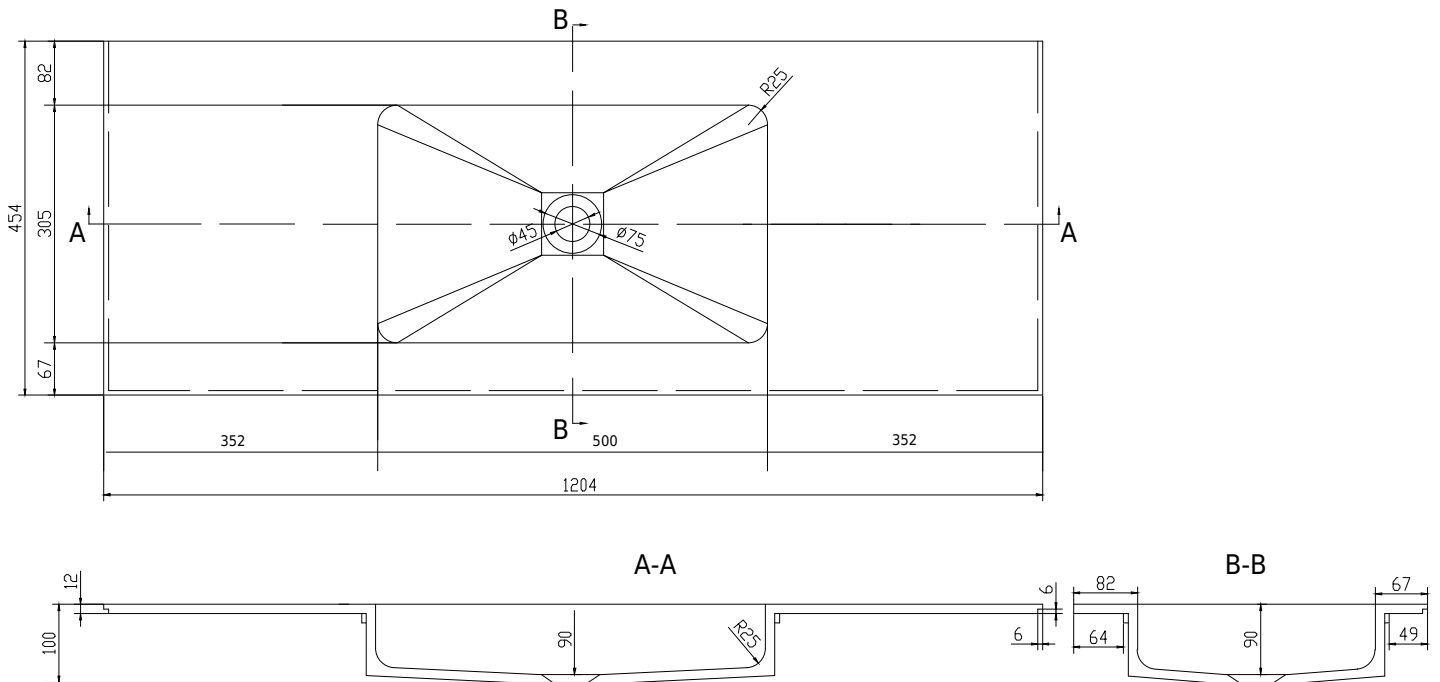

## SQ2 120 centred wash basin

SKU: 30040096

<b>Colour:</b>	Matte white
<b>Size H/L/D:</b>	10.2cm / 120cm / 45cm
<b>Weight:</b>	18kg net

### SQ2 120 centred wash basin details:

SQ2 countertop in solid Acovi® composite with submerged sink, suitable for SQ2 cabinet which is designed by the Danish designer Mikal Harrsen.

The solid material ensures not only a rigorous design, but also a pore-free and matte surface and unique durability. The countertop is delivered in matt solid Acovi composite with a thin edge of only 6mm. Can be ordered to measure.