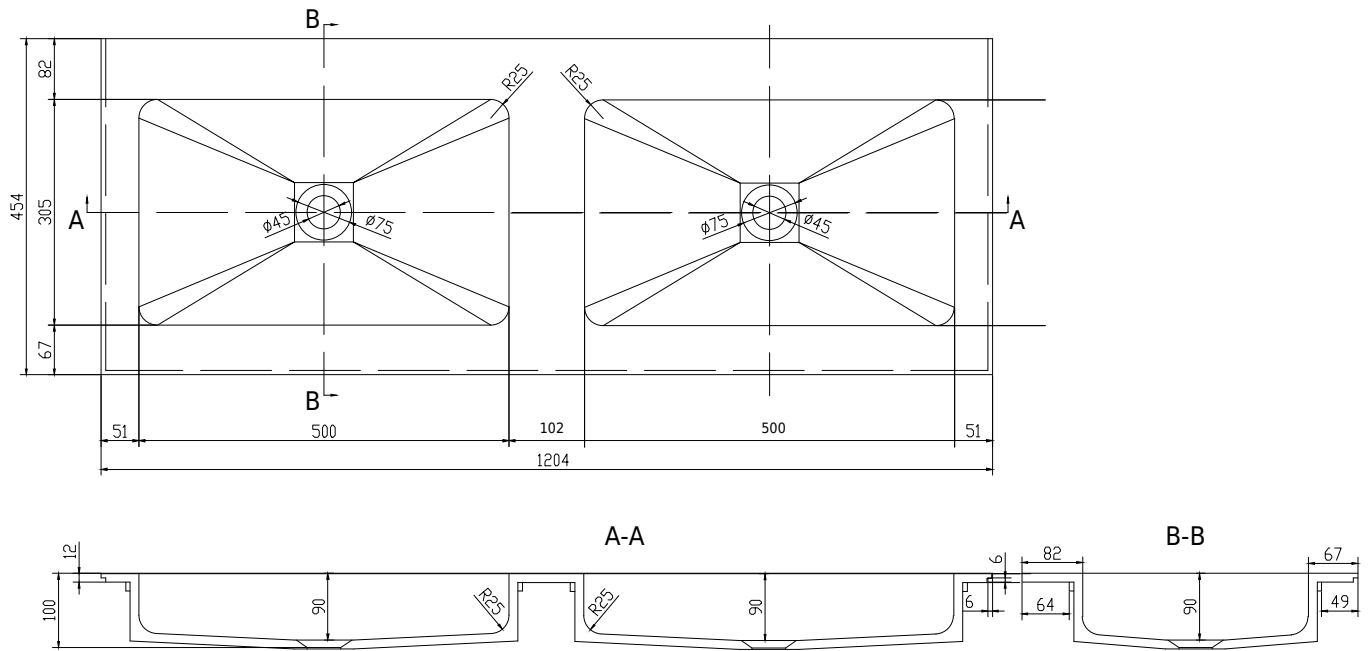

SQ2 120 double wash basin

SKU: 30040098

Colour: Matte white
Size H/L/D: 10.2cm / 120cm / 45cm
Weight: 21.44kg net

SQ2 120 double wash basin details: