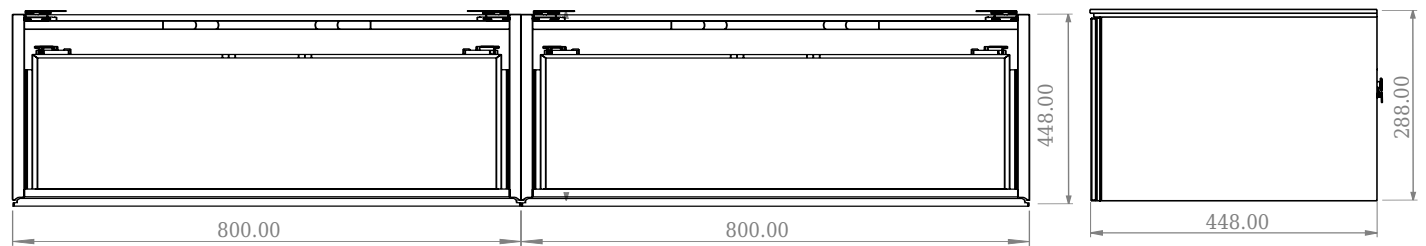

SQ2 160 cabinet with left basin

SKU: 30010124

F View

Top View

Side View

Back View

Colour: Matte white
Size H/L/D: 28.8cm / 160cm / 45cm
Weight: 84.6kg net

SQ2 160 cabinet with left basin details: