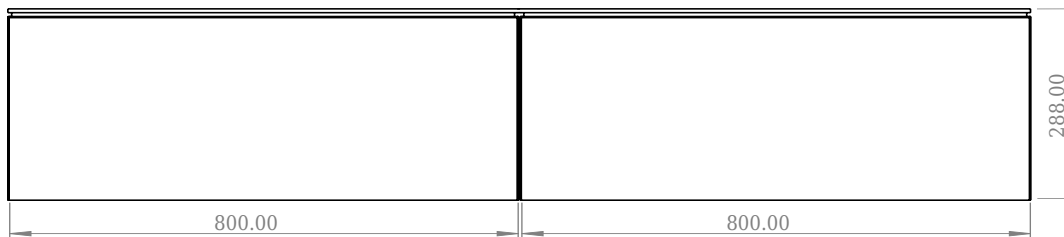

SQ2 160 cabinet with left basin

SKU: 30010124

F View

Top View

Side View

Back View

Colour: Matte white
Size H/L/D: 28.8cm / 160cm / 45cm
Weight: 84.6kg net

SQ2 160 cabinet with left basin details: