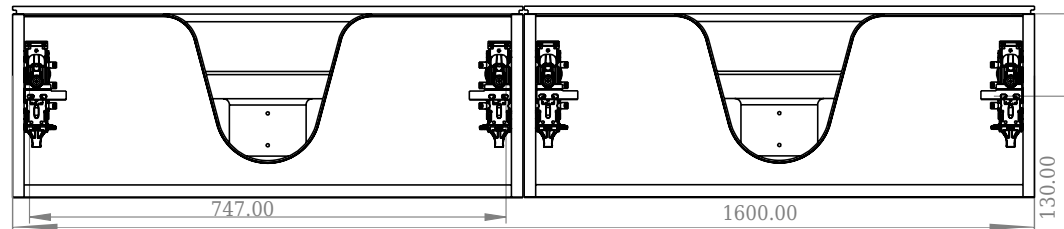

SQ2 160 cabinet with left basin

SKU: 30010124

F View

Top View

Side View

Back View

Colour: Matte white
Size H/L/D: 28.8cm / 160cm / 45cm
Weight: 84.6kg net

SQ2 160 cabinet with left basin details: