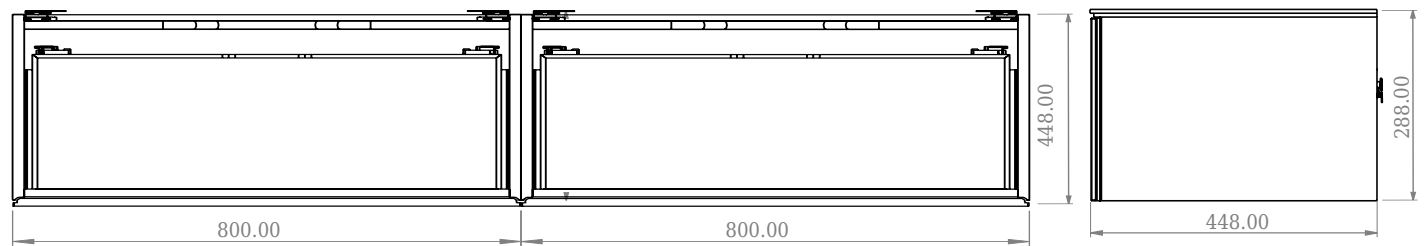

SQ2 160 cabinet with double basin

SKU: 30010125

F View

Top View

Side View

Back View

Colour: Matte white
Size H/L/D: 28.8cm / 160cm / 45cm
Weight: 86.6kg net

SQ2 160 cabinet with double basin details: