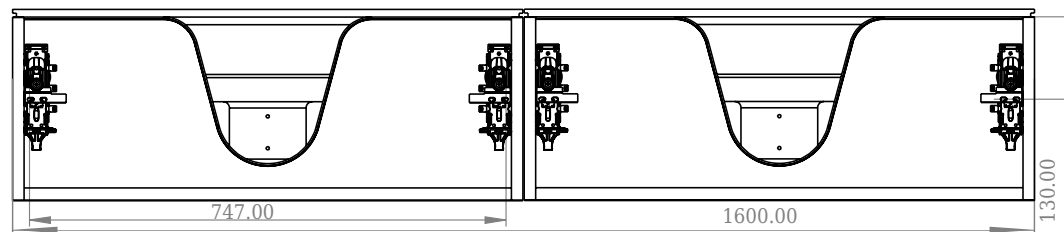

SQ2 160 cabinet with double basin

SKU: 30010125

F View

Top View

Side View

Back View

Colour: Matte white
Size H/L/D: 28.8cm / 160cm / 45cm
Weight: 86.6kg net

SQ2 160 cabinet with double basin details: