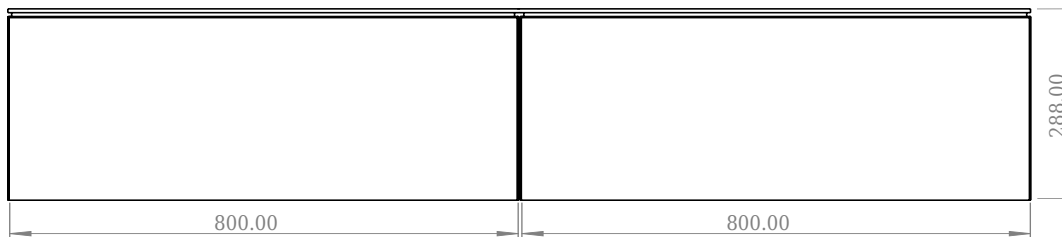

SQ2 160 cabinet with double basin

SKU: 30010125

F View

Top View

Side View

Back View

Colour: Matte white
Size H/L/D: 28.8cm / 160cm / 45cm
Weight: 86.6kg net

SQ2 160 cabinet with double basin details: