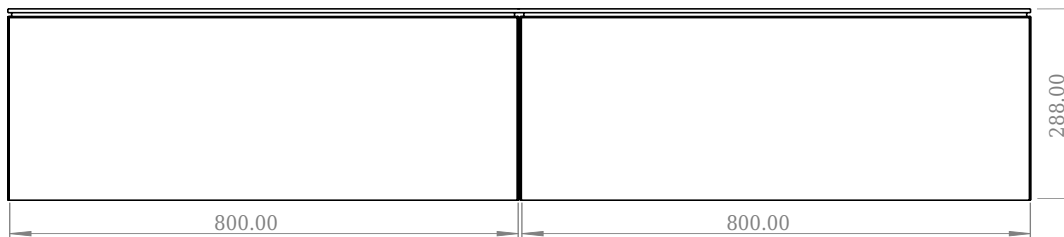

SQ2 160 cabinet with double basin

SKU: 30010125

F View

Top View

Side View

Back View

Colour: Matte white
Size H/L/D: 28.8cm / 160cm / 45cm
Weight: 86.6kg net

SQ2 160 cabinet with double basin details: