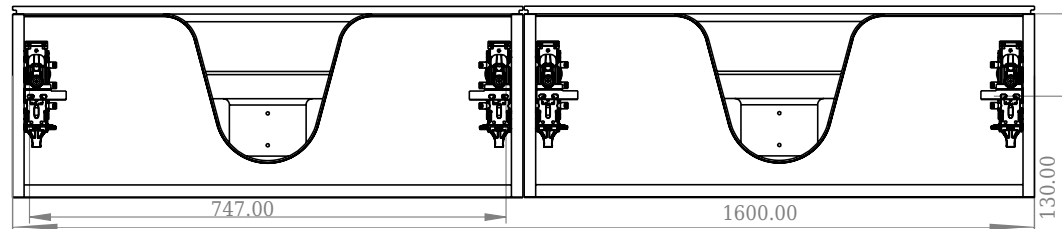

SQ2 160 cabinet with double basin

SKU: 30010125

F View

Top View

Side View

Back View

Colour: Matte white
Size H/L/D: 28.8cm / 160cm / 45cm
Weight: 86.6kg net

SQ2 160 cabinet with double basin details: