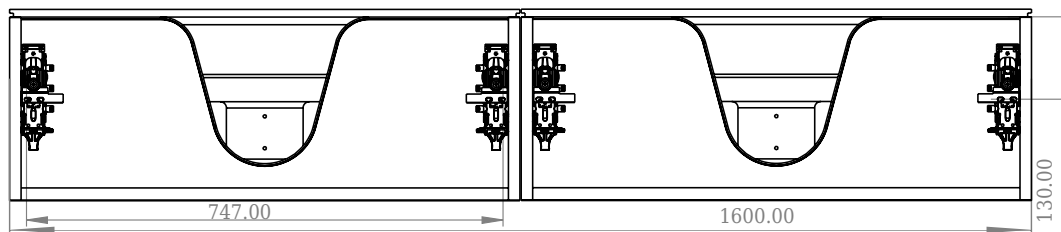

Copenhagen Bath

Roskildevej 394
DK-2610 Rødovre
VAT no.: DK32648622
Phone: 02476468850
contact@copenhagenbath.co.uk
www.copenhagenbath.co.uk

SQ2 160 cabinet with right basin

SKU: 30010126

F View

Top View

Side View

Back View

Colour:	Matte white
Size H/L/D:	28.8cm / 160cm / 45cm
Weight:	84.6kg net

SQ2 160 cabinet with right basin details: