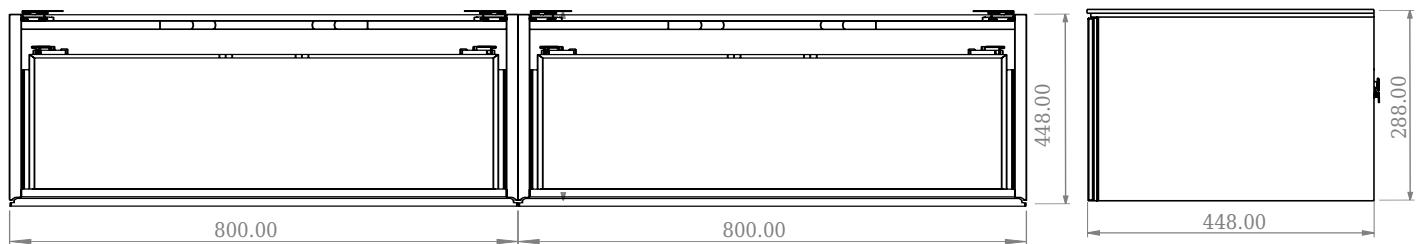

Copenhagen Bath

Roskildevej 394
DK-2610 Rødovre
VAT no.: DK32648622
Phone: 02476468850
contact@copenhagenbath.co.uk
www.copenhagenbath.co.uk

SQ2 160 cabinet with right basin

SKU: 30010126

F View

Top View

Side View

Back View

Colour:	Matte white
Size H/L/D:	28.8cm / 160cm / 45cm
Weight:	84.6kg net

SQ2 160 cabinet with right basin details: