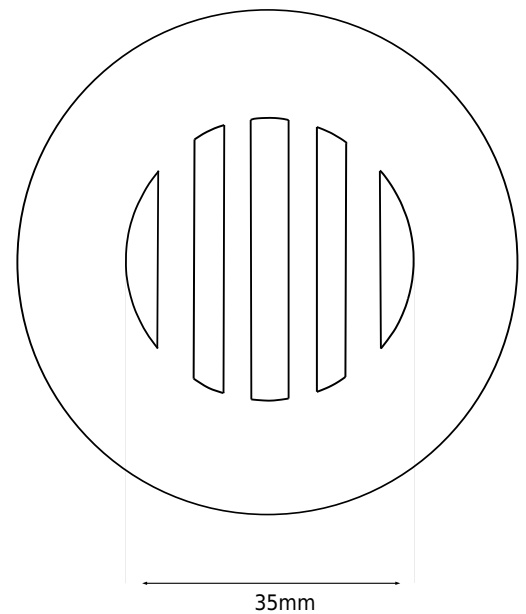

Waste, grate, integrated

SKU: 40040068

Colour:

Chrome

Size H/L/D:

7cm / 7cm / 7cm

Weight:

0.2kg net

Waste, grate, integrated details:

Integrated waste with grate made of stainless steel. The waste is level with the basin bottom and is always open. Fits perfect under a coffer plate.