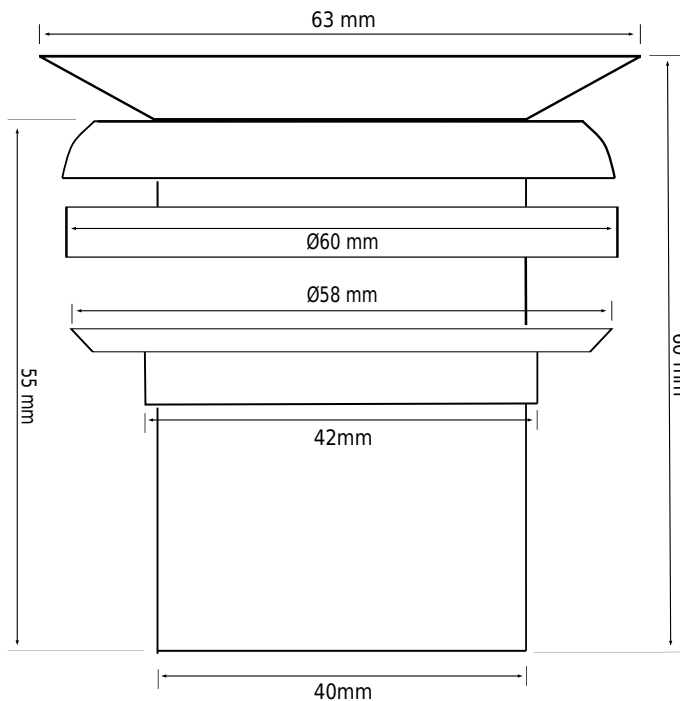

Waste, grate, integrated

SKU: 40040068

Colour:

Chrome

Size H/L/D:

7cm / 7cm / 7cm

Weight:

0.2kg net

Waste, grate, integrated details:

Integrated waste with grate made of stainless steel. The waste is level with the basin bottom and is always open. Fits perfect under a coffer plate.