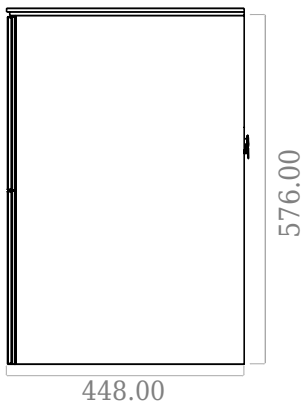

Copenhagen Bath
Roskildevej 394
DK-2610 Rødovre
VAT no.: DK32648622
Phone: 02476468850
contact@copenhagenbath.co.uk
www.copenhagenbath.co.uk

SQ2 80 double cabinet

SKU: 30010121

F View

Top View

Side View

Back View

Colour: Matte white
Size H/L/D: 57.6cm / 80cm / 45cm
Weight: 42kg net

SQ2 80 double cabinet details: