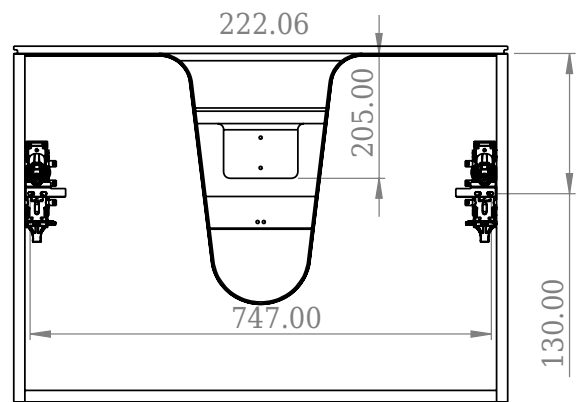

Copenhagen Bath
Roskildevej 394
DK-2610 Rødovre
VAT no.: DK32648622
Phone: 02476468850
contact@copenhagenbath.co.uk
www.copenhagenbath.co.uk

SQ2 80 double cabinet

SKU: 30010121

F View

Top View

Side View

Back View

Colour: Matte white
Size H/L/D: 57.6cm / 80cm / 45cm
Weight: 42kg net

SQ2 80 double cabinet details: