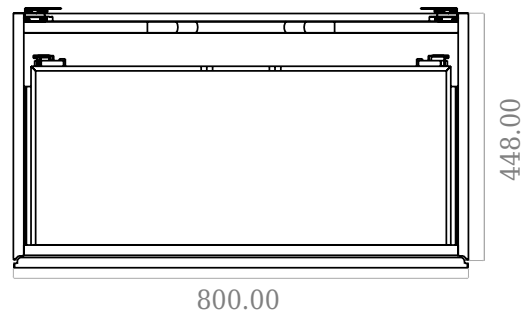

Copenhagen Bath
Roskildevej 394
DK-2610 Rødovre
VAT no.: DK32648622
Phone: 02476468850
contact@copenhagenbath.co.uk
www.copenhagenbath.co.uk

SQ2 80 double cabinet

SKU: 30010121

F View

Top View

Side View

Back View

Colour: Matte white
Size H/L/D: 57.6cm / 80cm / 45cm
Weight: 42kg net

SQ2 80 double cabinet details: