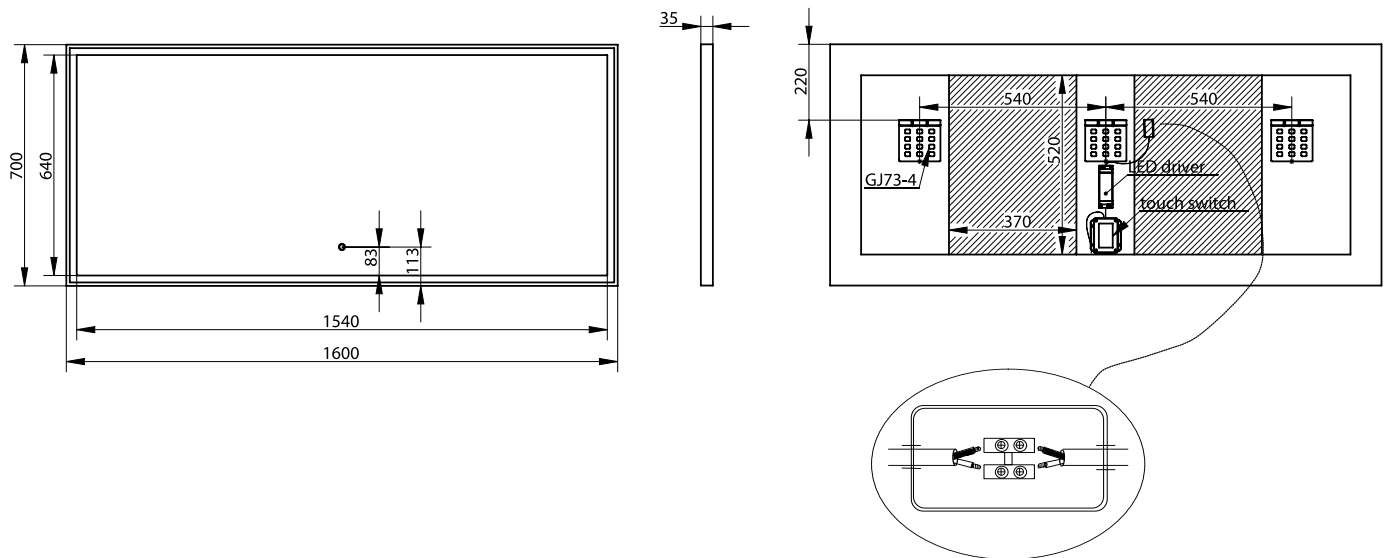

## Fanø 160 mirror

SKU: 30020241

<b>Colour:</b>	Matte white/glass
<b>Size H/L/D:</b>	70cm / 160cm / 3.4cm
<b>Weight:</b>	19.5kg net

### Fanø 160 mirror details:

LED Mirror with matte white frame and touch function. The light has colour regulation between Kelvin 3200 – 6000. The integrated demister pad heats the mirror to a few degrees above room temperature within 2-3 minutes to reduce the mist on the mirror.