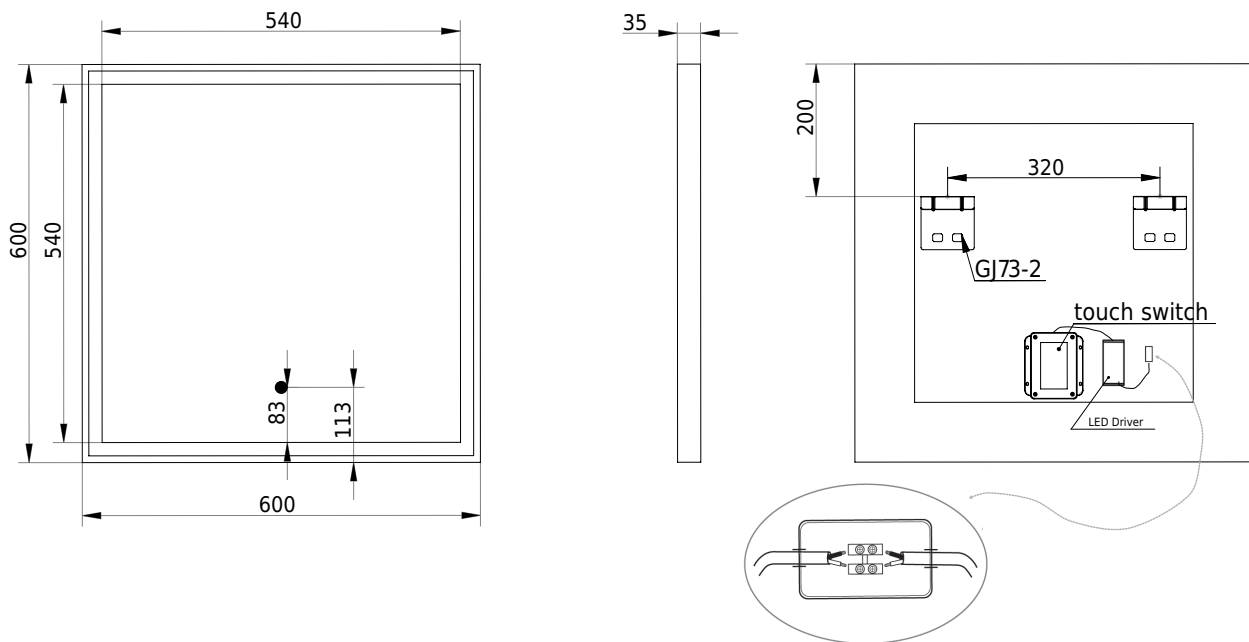

## Fanø 60 mirror

SKU: 30020242

<b>Colour:</b>	Matte white/glass
<b>Size H/L/D:</b>	60cm / 60cm / 3.4cm
<b>Weight:</b>	7.8kg net

### Fanø 60 mirror details:

LED Mirror with matte white frame and touch function. The light has colour regulation between Kelvin 3200 – 6000. The integrated demister pad heats the mirror to a few degrees above room temperature within 2-3 minutes to reduce the mist on the mirror.