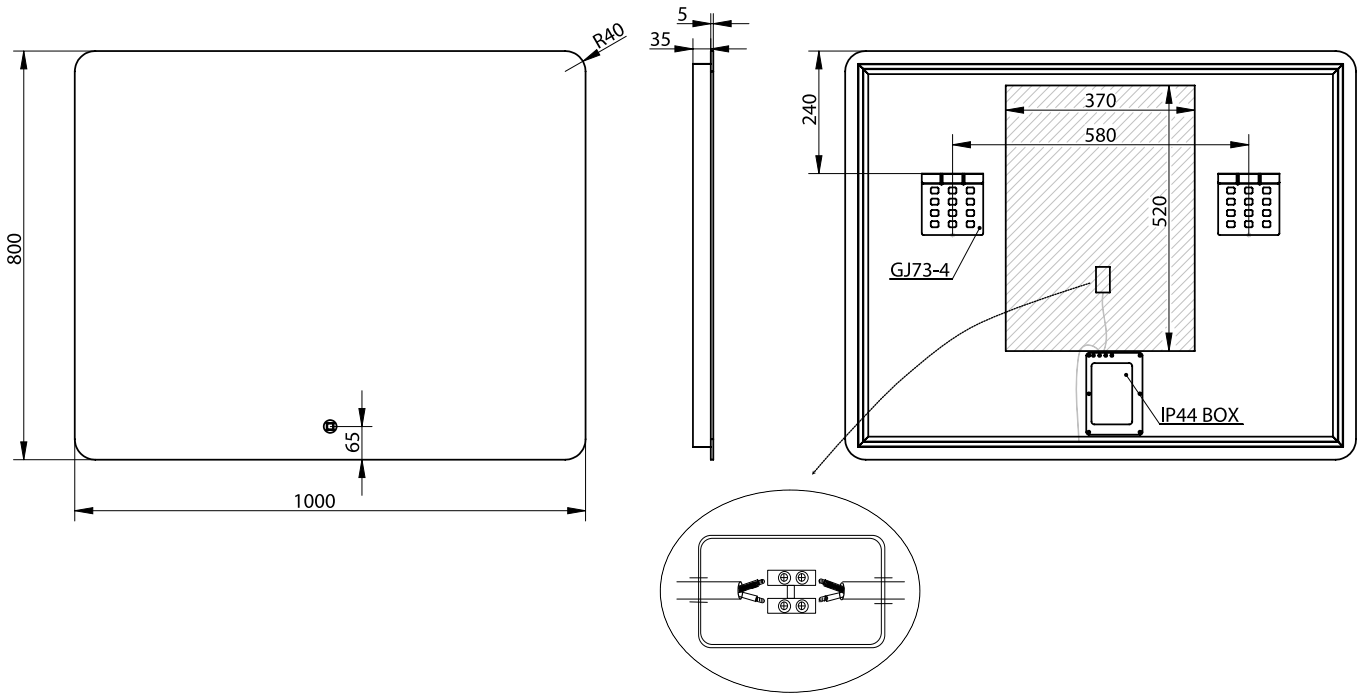

Orø 100 mirror

SKU: 30020248

Colour:

Glass

Size H/L/D:

80cm / 100cm / 3.7cm

Weight:

9.2kg net

Orø 100 mirror details:

Frameless mirror with aluminium cabinet. Adjustable colour from Kelvin 3200-6000 LED light. Heated anti-mist mirror technology that reduce the formation of steam on the glass.