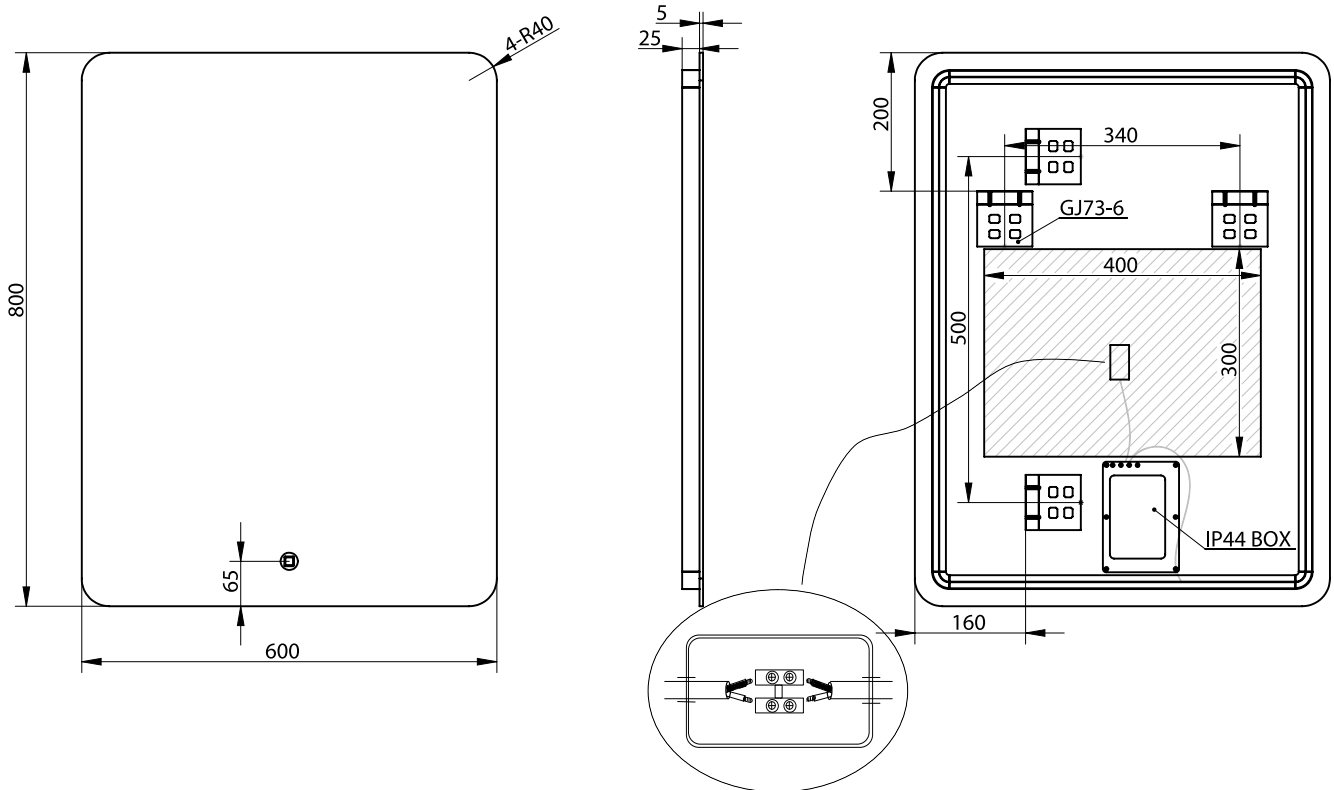

Orø 60 mirror

SKU: 30020254

Colour:

Glass

Size H/L/D:

80cm / 60cm / 3.7cm

Weight:

5.6kg net

Orø 60 mirror details:

Frameless mirror with aluminium cabinet. Adjustable colour from Kelvin 3200-6000 LED light. Heated anti-fog mirrors technology that reduce the formation of steam on the glass.