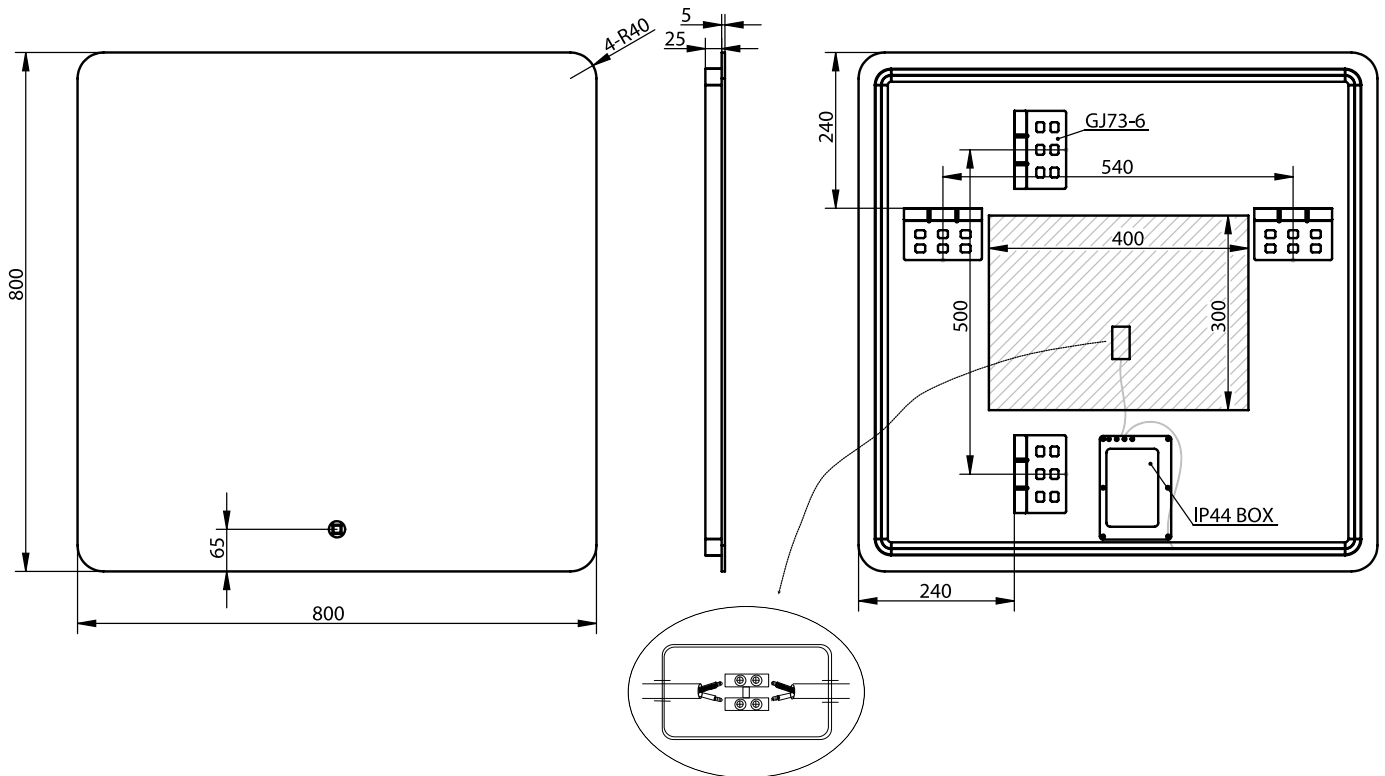

Orø 80 mirror

SKU: 30020255

Colour:

Glass

Size H/L/D:

80cm / 80cm / 3.7cm

Weight:

7.4kg net

Orø 80 mirror details:

Frameless mirror with aluminium cabinet. Adjustable colour from Kelvin 3200-6000 LED light. Heated anti-mist mirror technology that that reduce the formation of steam on the glass.