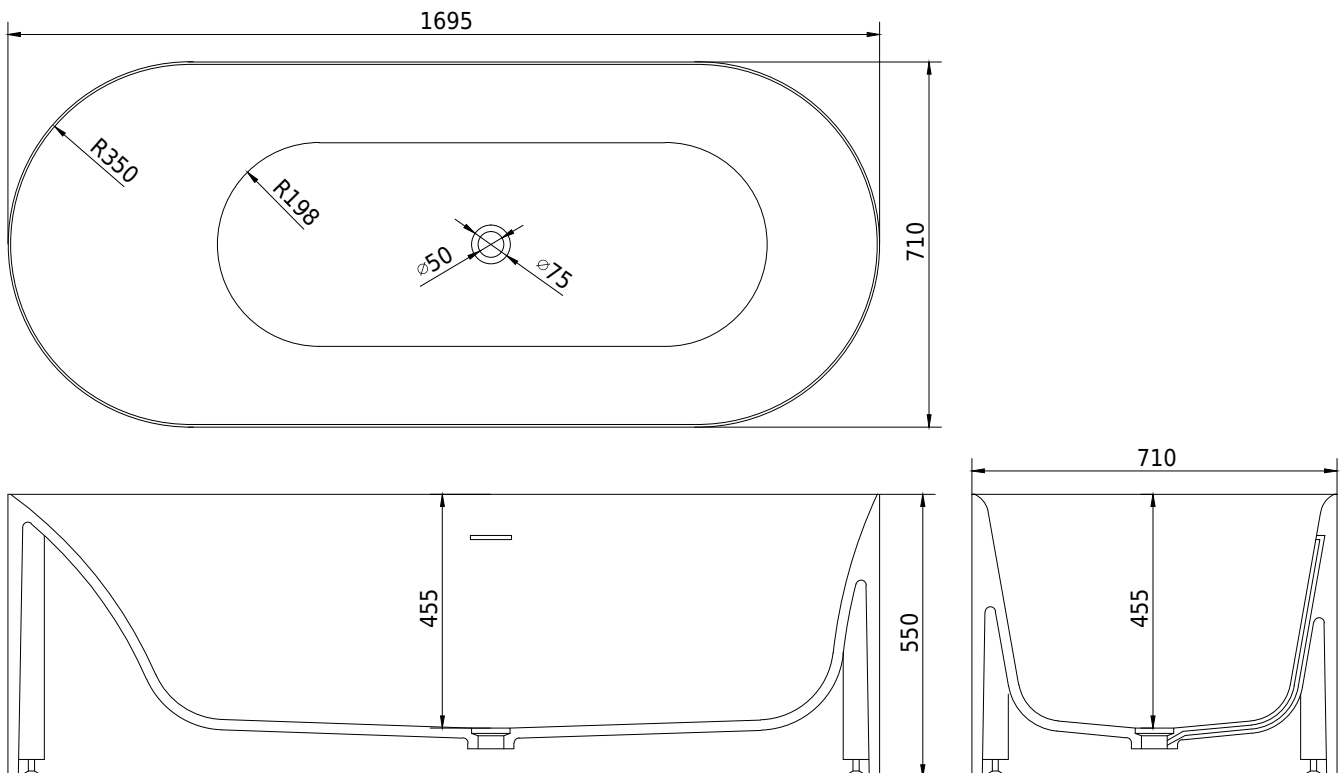

SQ1 oval bathtub

SKU: 40030041

Colour:	Matte white
Litre:	260 overflow
Size H/L/D:	55cm / 169.5cm / 71cm
Weight:	168kg netto

SQ1 oval bathtub details:

SQ1 oval is the latest addition in our SQ-series by Danish designer Mikal Harrsen. Continuing his classic Scandinavian simplicity on the outside and the organic soft shapes on the inside, makes it not only a pleasure to look at but also comfortable to use. This bathtub is also available as rectangular. The tub is made of solid matte white Acovi® composite which is extremely easy to clean and maintain since it is completely pore free.