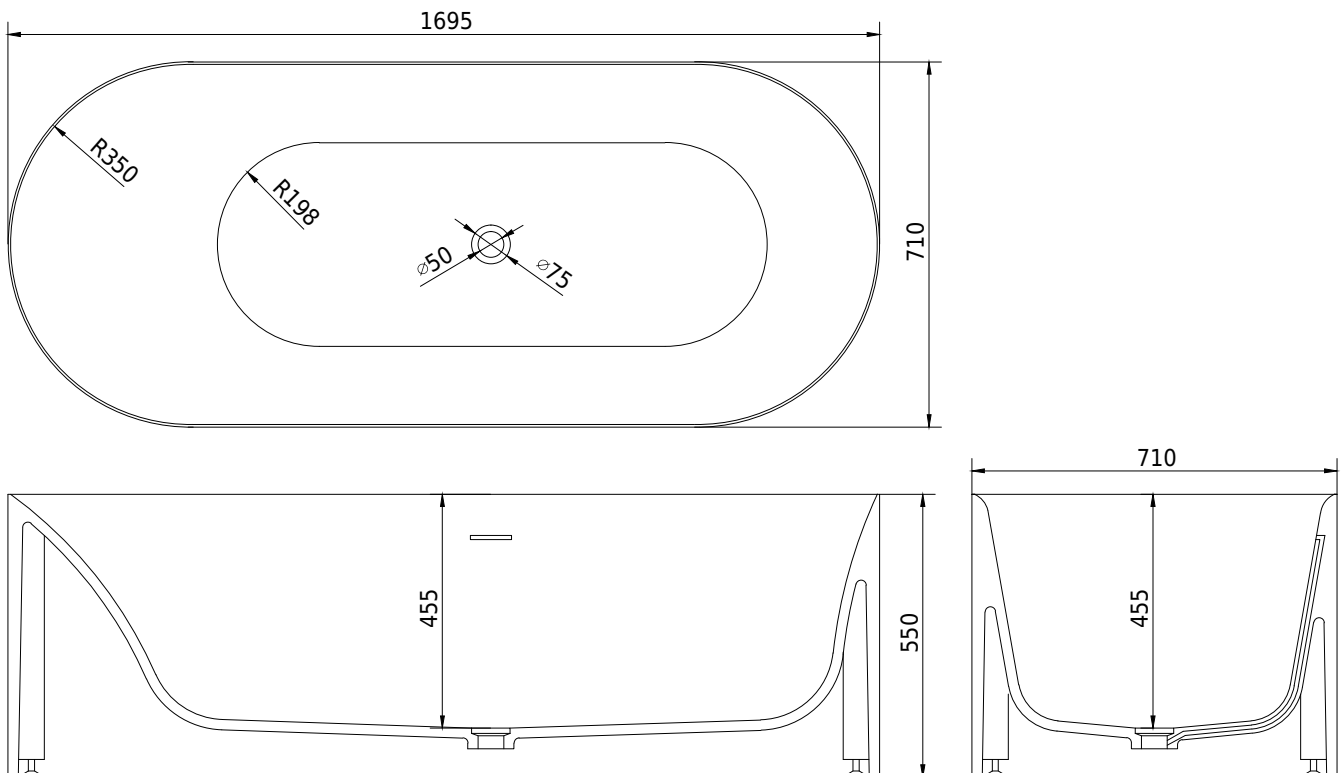

SQ1 oval bathtub

SKU: 40030041

Colour:	Matte white
Litre:	260 overflow
Size H/L/D:	55cm / 169.5cm / 71cm
Weight:	168kg net

SQ1 oval bathtub details:

SQ1 oval is the latest addition in our SQ-series by Danish designer Mikal Harrsen. Continuing his classic Scandinavian simplicity on the outside and the organic soft shapes on the inside, makes it not only a pleasure to look at but also comfortable to use. This bathtub is also available as rectangular. The tub is made of solid matte white Acovi® composite which is extremely easy to clean and maintain since it is completely pore free.

Please note that there may be a tolerance of ± 5 mm as all products are hand sanded.