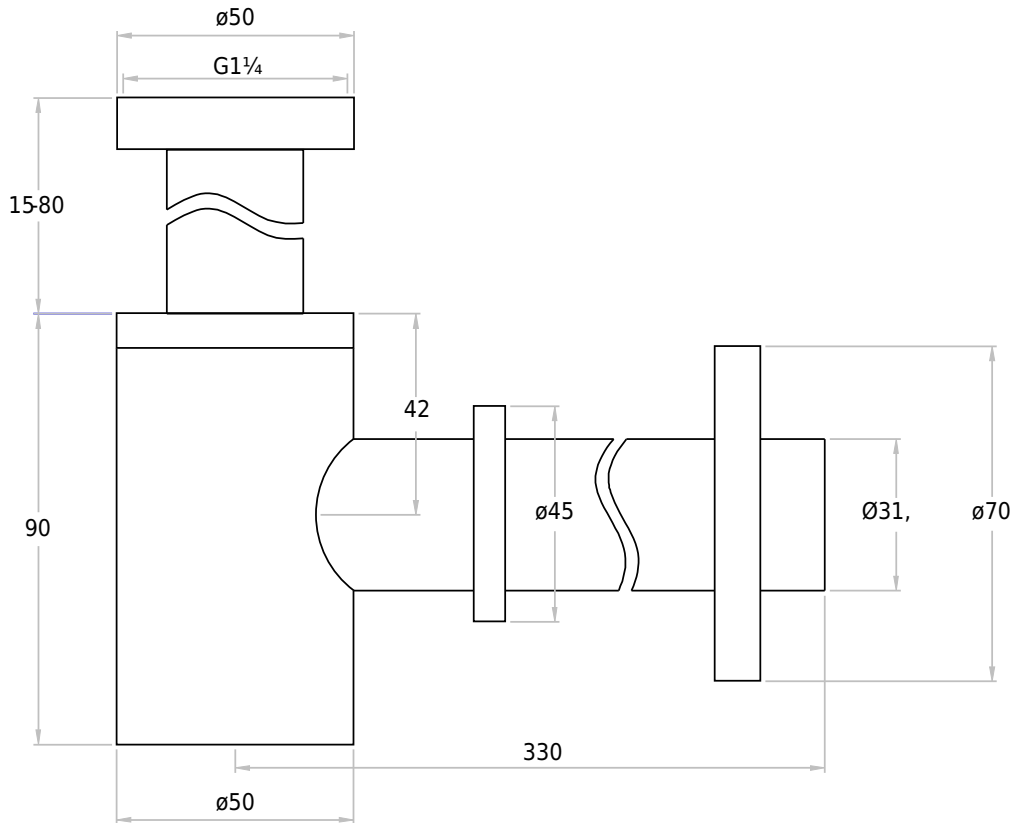

Trap round white

SKU: 40040077

Colour:

White

Size H/L/D:

10.5cm / 5cm / 33cm

Weight:

0.5kg net

Trap round white details:

Round white powder coated trap