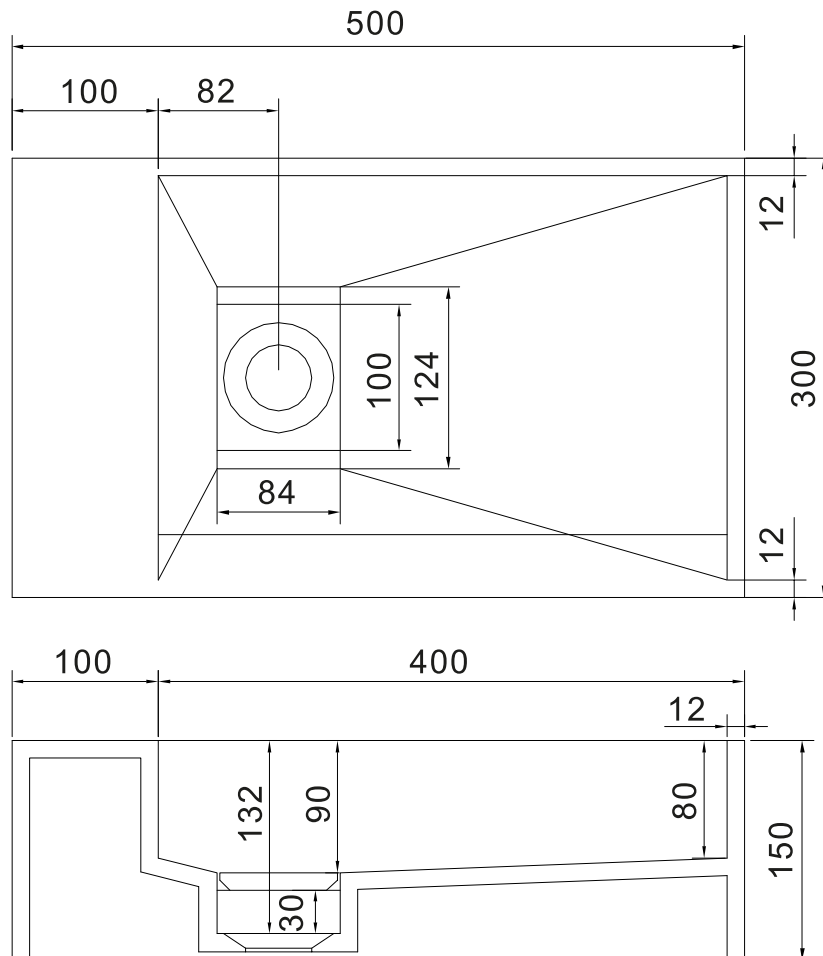

Nordland 50 basin

SKU: 40010040

| | |
|--------------------|--------------------|
| Colour: | Matte white |
| Size H/L/D: | 15cm / 50cm / 30cm |
| Weight: | 9.44kg net |

Nordland 50 basin details:

This Acovi composite wash basin, in a simple style with built in waste, is now available as a new model. This model is different in that, a smaller plate is covering the waste, instead of a visible waste. This gives the basin an extra fine finish. The wash basin can be mounted directly on the wall or freestanding. It is possible to deliver this wash basin made-to-measure. After all, no bathroom is the same. There will be a longer delivery time for bespoke products.