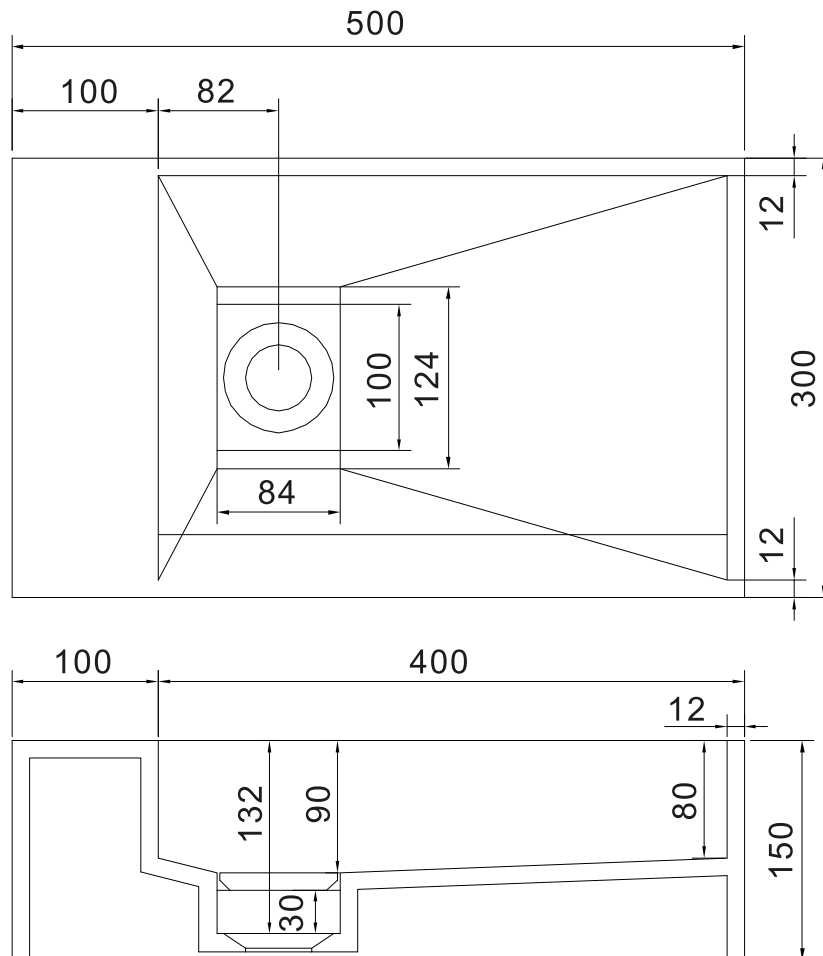

## Nordland 50 basin

SKU: 40010040

<b>Colour:</b>	Matte white
<b>Size H/L/D:</b>	15cm / 50cm / 30cm
<b>Weight:</b>	9.44kg net

### Nordland 50 basin details:

This Acovi composite wash basin, in a simple style with built in waste, is now available as a new model. This model is different in that, a smaller plate is covering the waste, instead of a visible waste. This gives the basin an extra fine finish. The wash basin can be mounted directly on the wall or freestanding. It is possible to deliver this wash basin made-to-measure. After all, no bathroom is the same. There will be a longer delivery time for bespoke products.