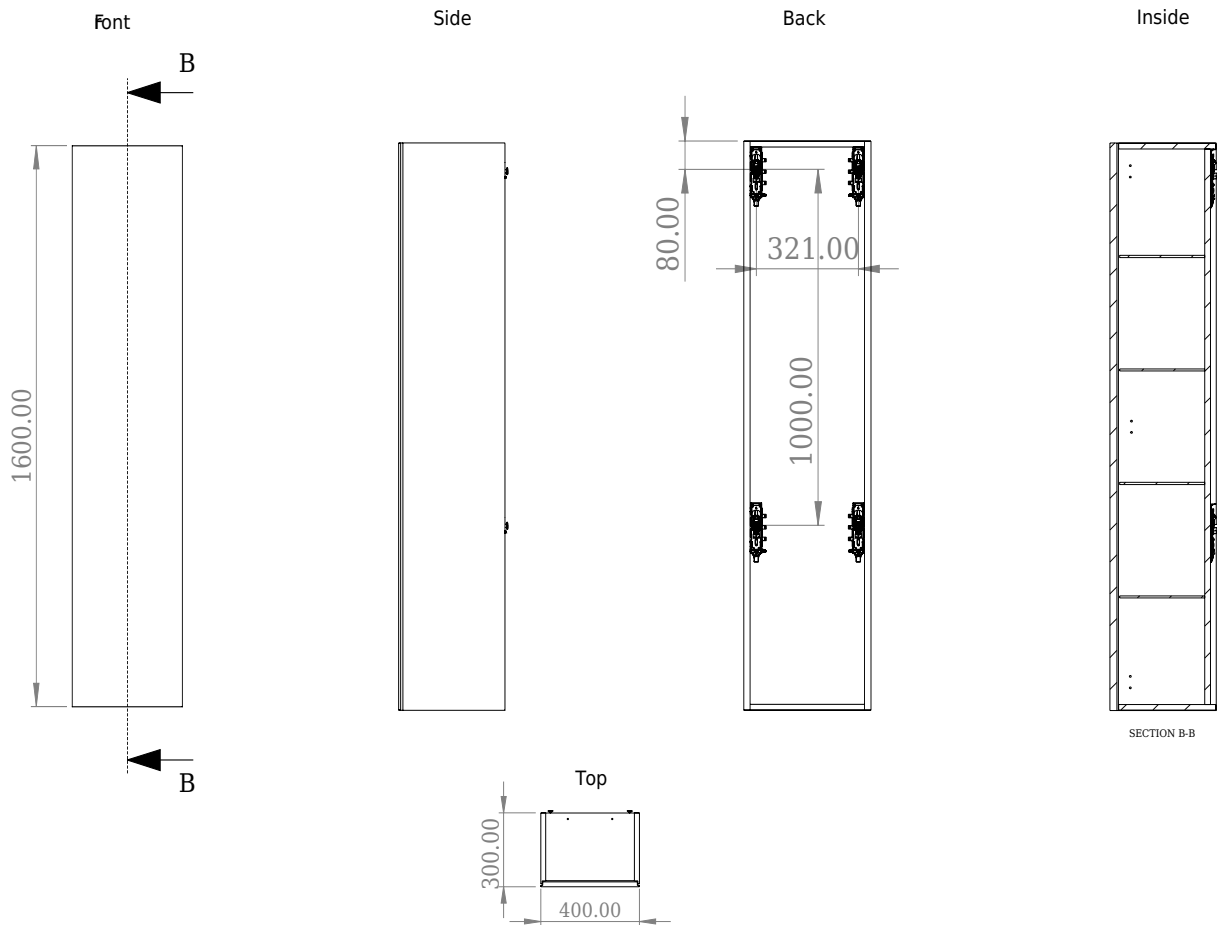

Copenhagen Bath

Roskildevej 394
DK-2610 Rødovre
VAT no.: DK32648622
Phone: 02476468850
contact@copenhagenbath.co.uk
www.copenhagenbath.co.uk

Bergen high cabinet

SKU: 30030028

Colour:

Heavy brushed oak

Size H/L/D:

160cm / 40cm / 30cm

Weight:

29kg net

Bergen high cabinet details: