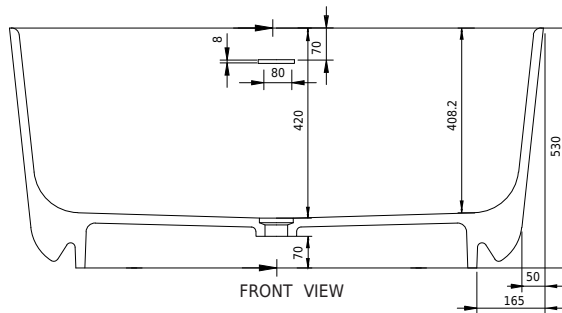

Copenhagen Bath
Roskildevej 394
DK-2610 Rødovre
VAT no.: DK32648622
Phone: 02476468850
contact@copenhagenbath.co.uk
www.copenhagenbath.co.uk

Hornbæk 118 bathtub

SKU: 40030042

Colour: Matte white
Litre: 180 overflow
Size H/L/D: 53cm / 118cm / 65cm
Weight: 100kg netto

Hornbæk 118 bathtub details:

Many older houses and apartments have small bathrooms, so it is difficult to fit in an ordinary bathtub. That is why we have expanded our popular Hornbæk range, with a bathtub that is only 118 cm long. This small oval bathtub has exterior sharp edges, and soft inner round shapes. Can also be ordered in the size H/L/W 53/148/75 and 53/168/80