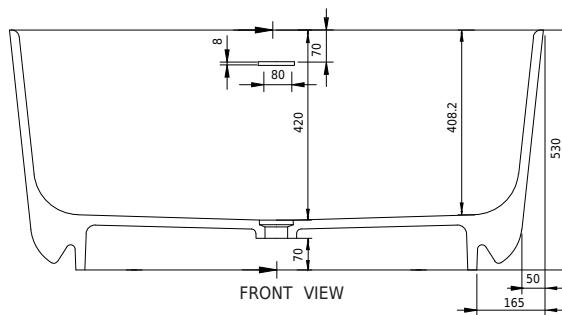

Copenhagen Bath

Roskildevej 394
DK-2610 Rødovre
VAT no.: DK32648622
Phone: 02476468850
contact@copenhagenbath.co.uk
www.copenhagenbath.co.uk

Hornbæk 118 bathtub

SKU: 40030042

Colour:	Matte white
Litre:	180 overflow
Size H/L/D:	53cm / 118cm / 65cm
Weight:	100kg net

Hornbæk 118 bathtub details:

Many older houses and apartments have small bathrooms, so it is difficult to fit in an ordinary bathtub. That is why we have expanded our popular Hornbæk range, with a bathtub that is only 118 cm long. This small oval bathtub has exterior sharp edges, and soft inner round shapes. Can also be ordered in the size H/L/W 53/148/75 and 53/168/80