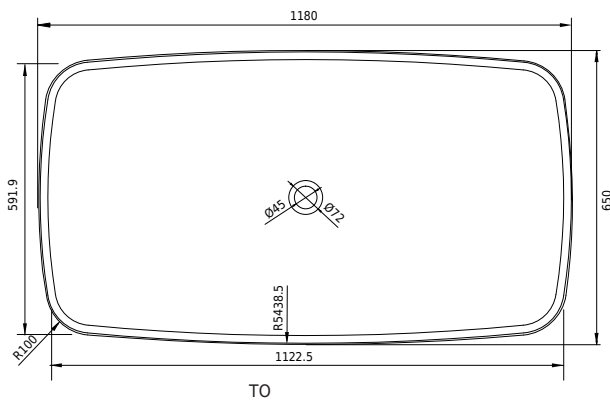

Copenhagen Bath
Roskildevej 394
DK-2610 Rødovre
VAT no.: DK32648622
Phone: 02476468850
contact@copenhagenbath.co.uk
www.copenhagenbath.co.uk

Hornbæk 118 bathtub

SKU: 40030042

Colour: Matte white
Litre: 180 overflow
Size H/L/D: 53cm / 118cm / 65cm
Weight: 100kg netto

Hornbæk 118 bathtub details:

Many older houses and apartments have small bathrooms, so it is difficult to fit in an ordinary bathtub. That is why we have expanded our popular Hornbæk range, with a bathtub that is only 118 cm long. This small oval bathtub has exterior sharp edges, and soft inner round shapes. Can also be ordered in the size H/L/W 53/148/75 and 53/168/80