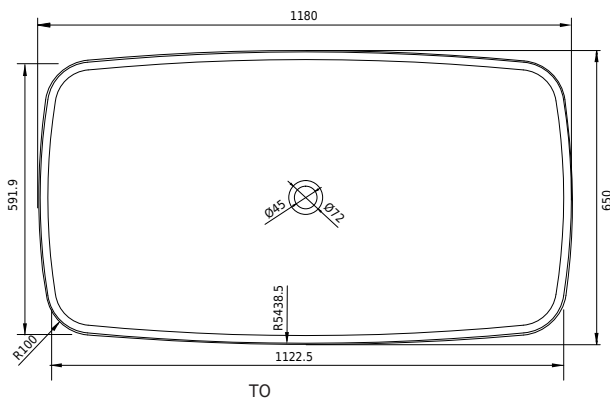

Copenhagen Bath

Roskildevej 394
DK-2610 Rødovre
VAT no.: DK32648622
Phone: 02476468850
contact@copenhagenbath.co.uk
www.copenhagenbath.co.uk

Hornbæk 118 bathtub

SKU: 40030042

Colour:	Matte white
Litre:	180 overflow
Size H/L/D:	53cm / 118cm / 65cm
Weight:	100kg net

Hornbæk 118 bathtub details:

Many older houses and apartments have small bathrooms, so it is difficult to fit in an ordinary bathtub. That is why we have expanded our popular Hornbæk range, with a bathtub that is only 118 cm long. This small oval bathtub has exterior sharp edges, and soft inner round shapes. Can also be ordered in the size H/L/W 53/148/75 and 53/168/80