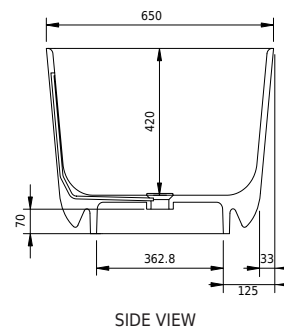

Copenhagen Bath
Roskildevej 394
DK-2610 Rødovre
VAT no.: DK32648622
Phone: 02476468850
contact@copenhagenbath.co.uk
www.copenhagenbath.co.uk

Hornbæk 118 bathtub

SKU: 40030042

Colour: Matte white
Litre: 180 overflow
Size H/L/D: 53cm / 118cm / 65cm
Weight: 100kg netto

Hornbæk 118 bathtub details:

Many older houses and apartments have small bathrooms, so it is difficult to fit in an ordinary bathtub. That is why we have expanded our popular Hornbæk range, with a bathtub that is only 118 cm long. This small oval bathtub has exterior sharp edges, and soft inner round shapes. Can also be ordered in the size H/L/W 53/148/75 and 53/168/80