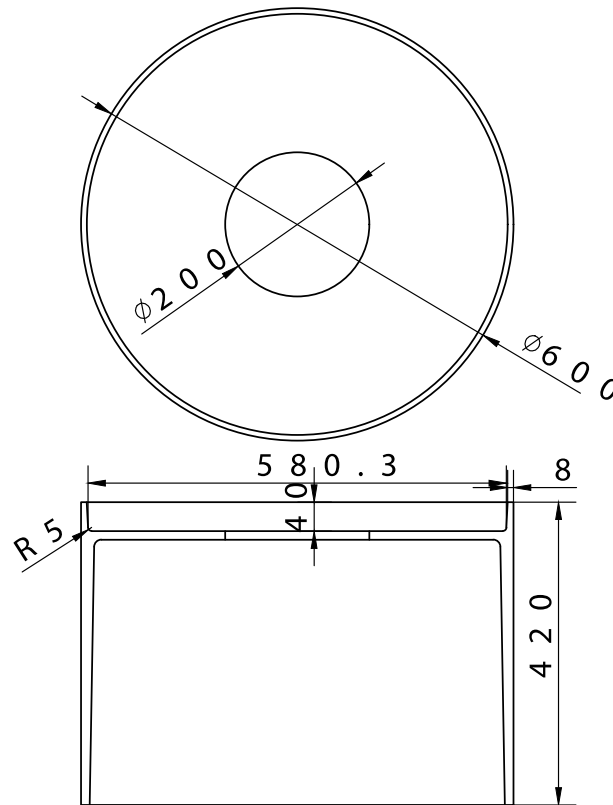

Copenhagen Bath

Roskildevej 394
DK-2610 Rødovre
VAT no.: DK32648622
Phone: 02476468850
contact@copenhagenbath.co.uk
www.copenhagenbath.co.uk

SQ1 stool

SKU: 40040095

Colour:

Matte white

Size H/L/D:

42cm / 60cm / 60cm

Weight:

21kg net

SQ1 stool details:

Matching the SQ1 series, this beautiful stool was designed by the Danish designer Mikal Harrsen. The SQ1 stool was made of solid white Acovi® mineral material. Discover other accessories from the SQ series.