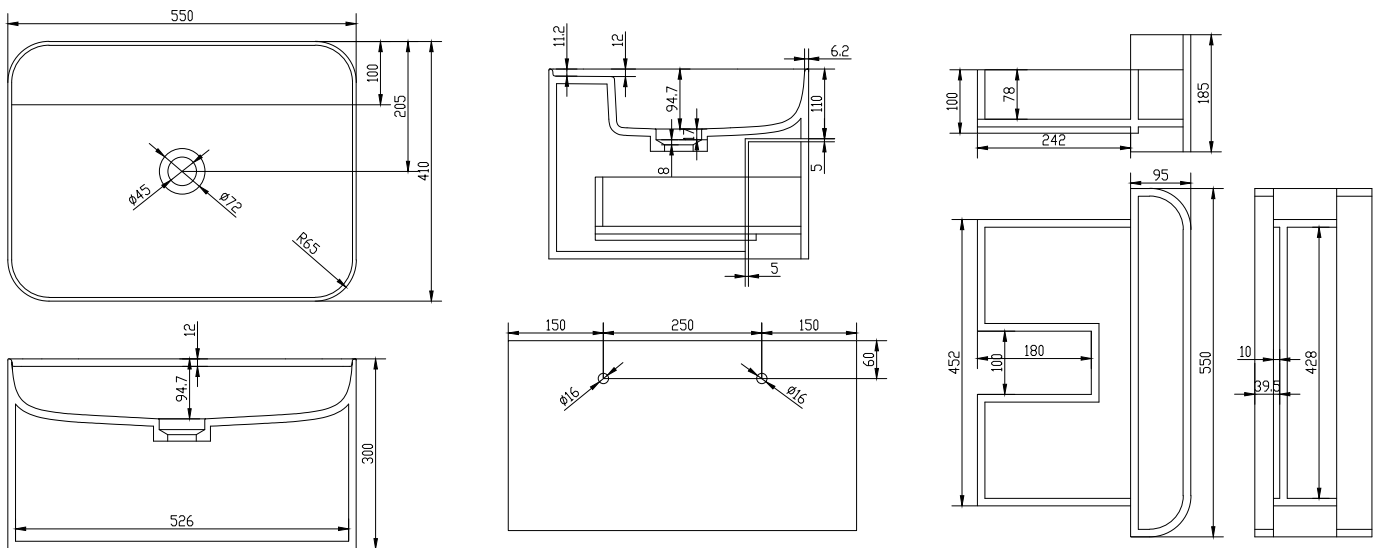

Yuno CA 55 basin

SKU: 40010216

Colour: Matte white
Size H/L/D: 30cm / 55cm / 41cm
Weight: 26kg net

Yuno CA 55 basin details:

Award winning designer duo Yuno has designed a brand new series of wash basins for Copenhagen Bath. With its Scandinavian minimalism and timeless design, it is already a classic. The soft rounded corners and an inner smooth design, stands in beautiful contrast to the outer sharp and straight edges, and makes the series both aesthetic and practical, which characterize good design. The Yuno series in matte white Acovi® composite, include wall mounted wash basins with drawer (CA) and without drawer (WA), and also a table mounted model (TA). Acovi® composite is ideal for bathrooms, since it is completely pore-free, and the smooth designed bowl makes it extremely easy to maintain. Using a waste offered in the same material as the wash basin, gives the wash basin its final touch.